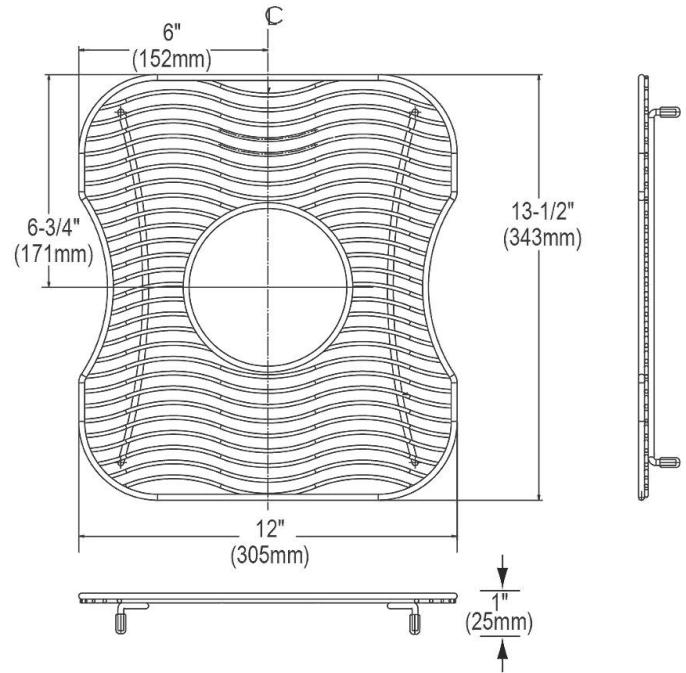

Material:	Stainless Steel
Finish:	Polished Stainless Steel
Dimensions:	12" x 13-1/2" x 1"
Fits Bowl Size(s):	Fits select bowl size: 14" x 15-3/4"

Special Note: For bowls with center drain opening.

AMERICAN PRIDE. A LIFETIME TRADITION.
Like your family, the Elkay family has values and traditions that endure. For almost a century, Elkay has been a family-owned and operated company, providing thousands of jobs that support our families and communities.

[Clean and Care Manual (PDF)](#)

[Clean and Care Manual (PDF)](#)

[Warranty (PDF)](#)