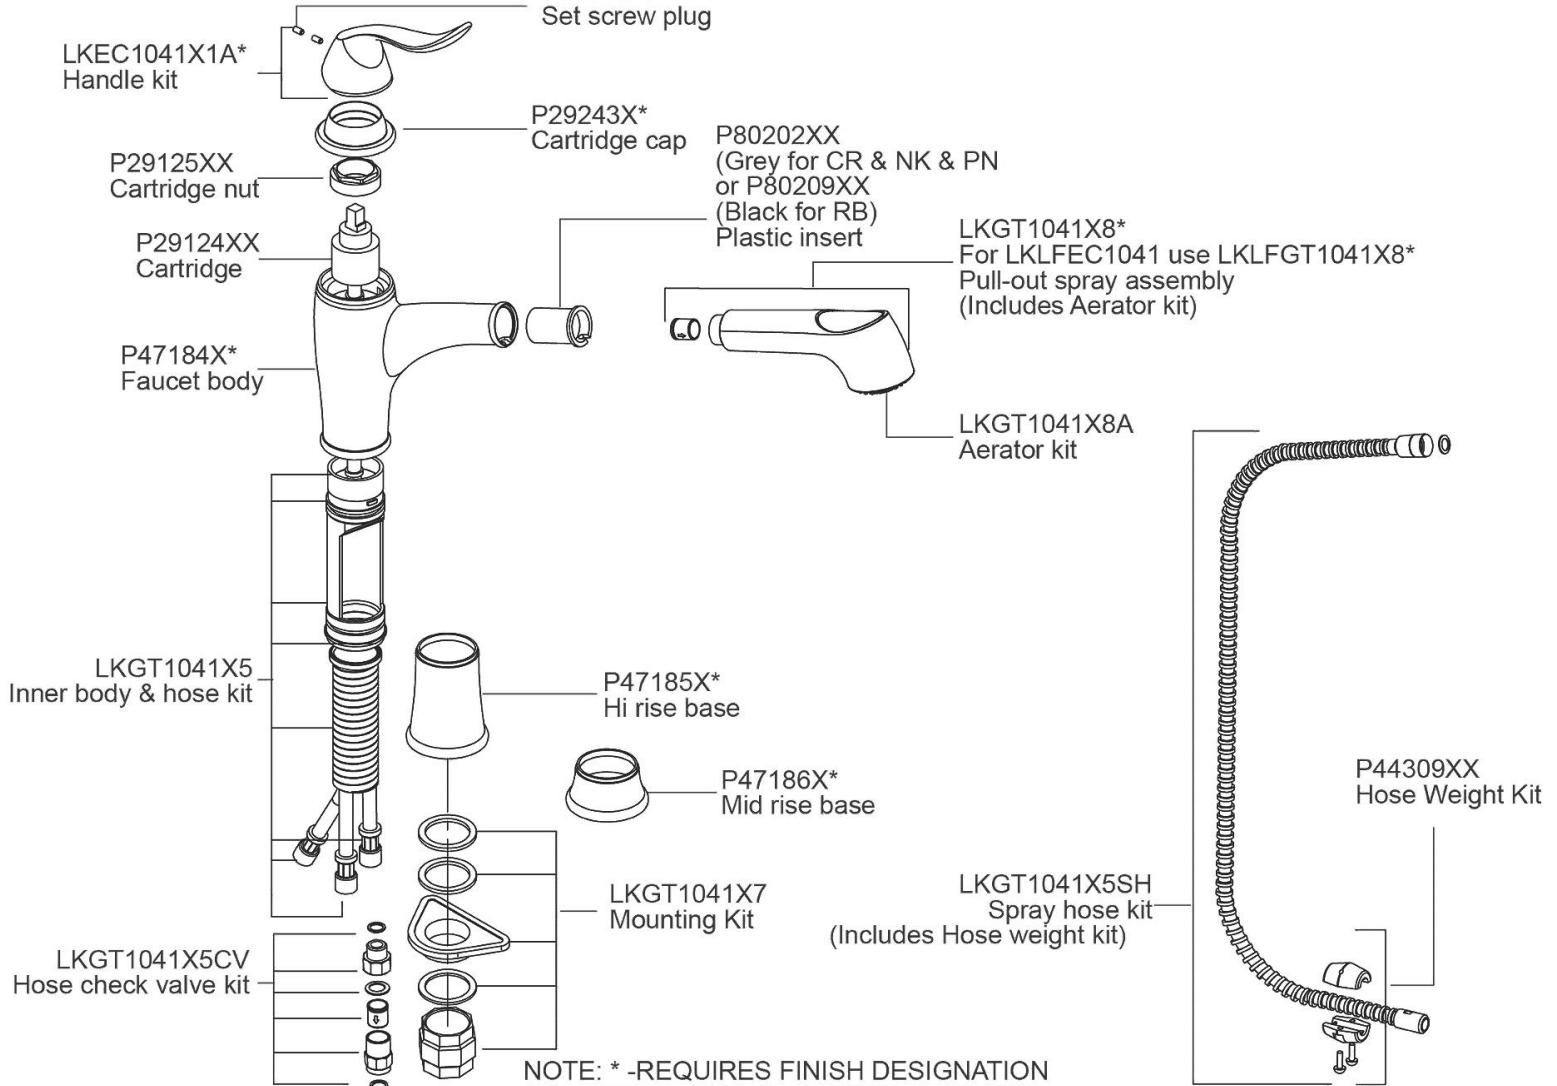

PRODUCT SPECIFICATIONS

Elkay Explore Single Hole Kitchen Faucet with Pull-out Spray Lever Handle with Hi and Mid-rise Base Options. Faucet has a flow rate of 1.75 GPM, and is made of Brass material, with a Ceramic Disc valve. Faucet requires 1 faucet holes.

Mounting Type:	Deck Mount
Special Features:	Low Flow Solid Brass Construction
Spray Type:	Pull Out
Finish:	Brushed Nickel (NK), Chrome (CR), Oil Rubbed Bronze (RB), Polished Nickel (PN)
Handle Type:	Lever Handle
Deck Clearance:	8"
Spout Reach:	10-1/8"
Spout Height:	12-1/4"
Hole Drillings:	1
Material:	Brass
Valve Type:	Ceramic Disc
Valve Connection:	3/8" Female Compression Hose Assembly
Flow Rate:	1.75 GPM
Faucet Hole Size (min):	1-3/8"
Countertop Thickness:	3
Spout Swing Rotation:	110°
Spout Type:	Pull-out Spray
Spray Functions:	Aerated, Spray, Chrome Plated Brass Hand Spray Hose

Product Compliance: ADA & ICC A117.1
ASME A112.18.1/CSA B125.1
NSF 61
NSF 372 (lead free)

Complies with ADA & ICC A117.1 accessibility requirements when installed according to the requirements outlined in these standards.

A: Mid Rise 6-1/8" (156mm) Hi Rise 8" (204mm)
 B: Mid Rise 8-1/2" (216mm) Hi Rise 10-3/8" (264mm)
 C: Mid Rise 10-1/2" (266mm) Hi Rise 12-1/4" (311mm)

P38110XX
Set screw plug

NOTE: * -REQUIRES FINISH DESIGNATION
 CR - Chrome, NK - Brushed Nickel, RB - Oil
 Rubbed Bronze, PN - Polished Nickel