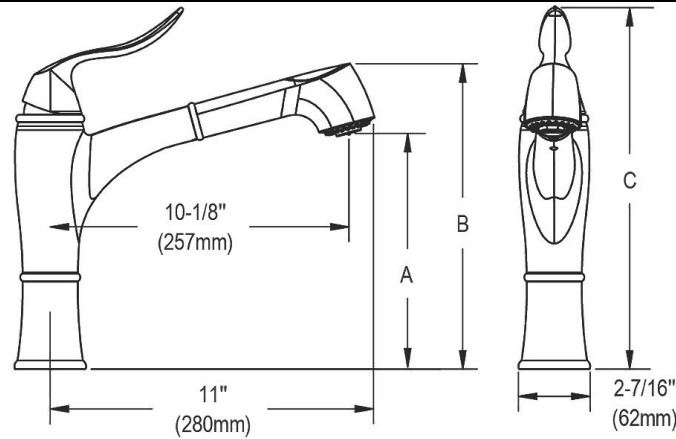

Mounting Type:	Deck Mount
Special Features:	Low Flow Solid Brass Construction
Spray Type:	Pull Out
Finish:	Brushed Nickel (NK), Chrome (CR), Oil Rubbed Bronze (RB), Polished Nickel (PN)
Handle Type:	Lever Handle
Deck Clearance:	8"
Spout Reach:	10-1/8"
Spout Height:	12-1/4"
Hole Drillings:	1
Material:	Brass
Valve Type:	Ceramic Disc
Valve Connection:	3/8" Female Compression Hose Assembly
Flow Rate:	1.75 GPM
Faucet Hole Size (min):	1-3/8"
Countertop Thickness:	3
Spout Swing Rotation:	110°
Spout Type:	Pull-out Spray
Spray Functions:	Aerated, Spray, Chrome Plated Brass Hand Spray Hose

Special Note: Hi- and mid-rise base options for flexible installation

OPTIONAL ACCESSORIES

LKEC1054CR - Elkay 2" x 4-1/2" x 3-7/8" Soap / Lotion Dispenser, Chrome (CR)
LKEC1054NK - Elkay 2" x 4-1/2" x 3-7/8" Soap / Lotion Dispenser, Brushed Nickel (NK)
LKEC1054PN - Elkay 2" x 4-1/2" x 3-7/8" Soap / Lotion Dispenser, Polished Nickel (PN)

Product Compliance: ADA & ICC A117.1
ASME A112.18.1/CSA B125.1
NSF 61
NSF 372 (lead free)

Complies with ADA & ICC A117.1 accessibility requirements when installed according to the requirements outlined in these standards.

A: Mid Rise 6-1/8" (156mm) Hi Rise 8" (204mm)
 B: Mid Rise 8-1/2" (216mm) Hi Rise 10-3/8" (264mm)
 C: Mid Rise 10-1/2" (266mm) Hi Rise 12-1/4" (311mm)

P38110XX
Set screw plug

NOTE: * -REQUIRES FINISH DESIGNATION
 CR - Chrome, NK - Brushed Nickel, RB - Oil
 Rubbed Bronze, PN - Polished Nickel