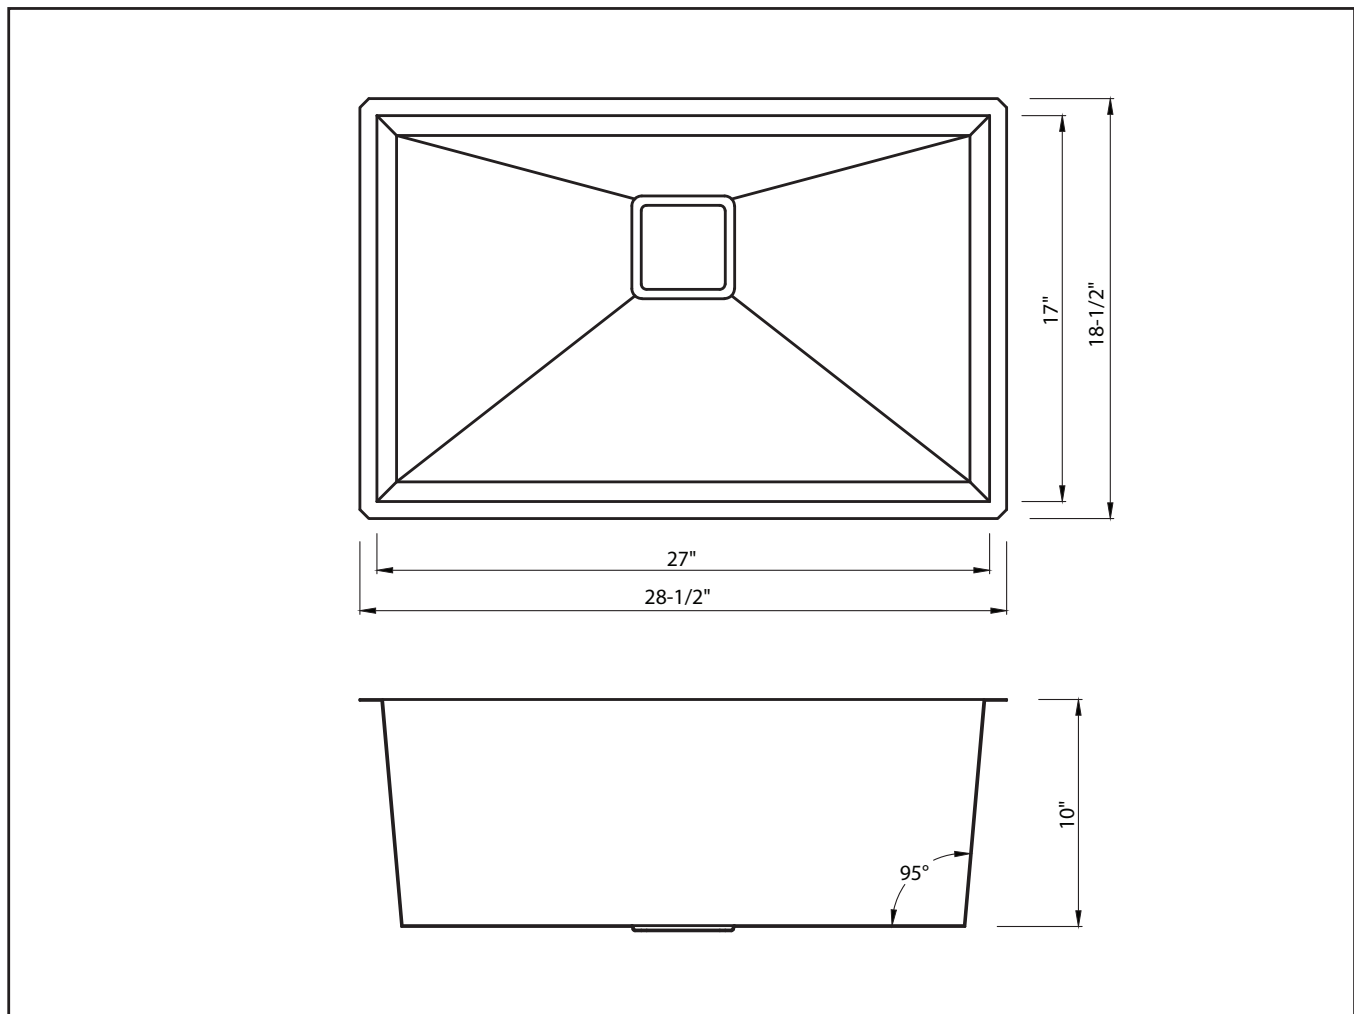

Pax™ Zero Radius Series / KHU29

Handmade Undermount Single Bowl Kitchen Sink

Satin Finish

Kräus®

SPECIFICATION SHEET

Material

16 Gauge Stainless Steel

Minimum Cabinet Size

Undermount : 33"

Installation Type

Undermount

Dimensions

Sink Dimensions: 28 1/2" x 18 1/2" x 10"

Bowl Type

Single Bowl Sink
Handmade

Accessories Included

KBG-H29, ST-3, Mounting Hardware, Template,
Towel

Technology

Noise Defend
EZ Stack

Optional Accessories

Garbage Disposal Adapter: GDA-1

Kraus Limited Lifetime Warranty: See website for details www.kraususa.com

1.800.775.0703 / customerservice@kraususa.com

Codes/Standards: Meets ASME A112.19.3/CSA B45.4

REV. August 15, 2016