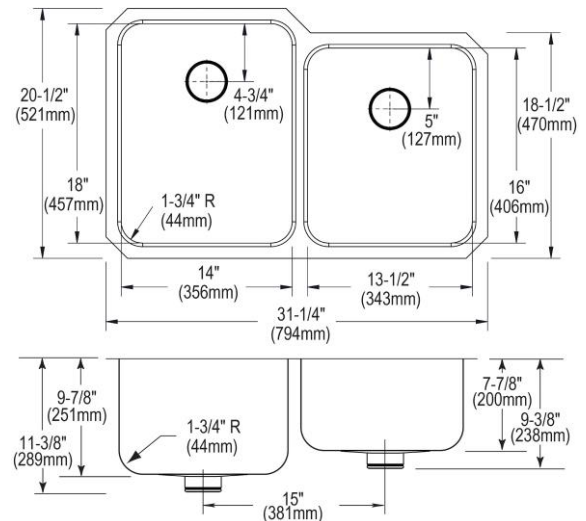

Included with Product: ELUH3120RPD sink, one LKWOBG1418SS bottom grid, two LKPD1 Perfect Drains and strainers.

AMERICAN PRIDE. A LIFETIME TRADITION. Like your family, the Elkay family has values and traditions that endure. For almost a century, Elkay has been a family-owned and operated company, providing thousands of jobs that support our families and communities.

Product Compliance: ASME A112.19.3/CSA B45.4
Buy American Act
Accessory: ASME A112.18.2/CSA B125.2

[Clean and Care Manual (PDF)](#)
[Installation Instructions (PDF) - 1000005239](#)
[Installation Instructions (PDF) - 74180289 Disposer](#)
[Installation Instructions (PDF) - 74180340-USA Drain](#)
[Warranty (PDF)](#)