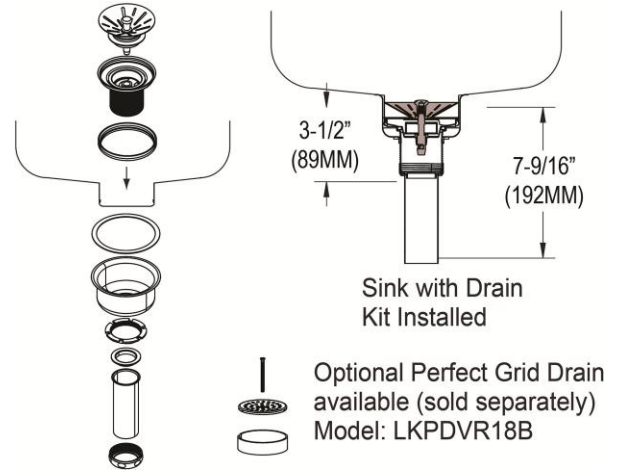

Installation Profile:

†Not furnished
Designed to affix to the underside of any solid surface countertop.

Optional Accessories

LKWOBG1316SS (small bowl)	Elkay Stainless Steel 12-1/2" x 15" x 1" Bottom Grid	
CBS1418*	Elkay Hardwood 15" x 19" x 3/4" Cutting Board	
CB1613*	Elkay Hardwood 16-3/4" x 13-1/2" x 1" Cutting Board	
CB1713*	Elkay Hardwood 13-1/2" x 17" x 1" Cutting Board	
CBS1316*	Elkay Hardwood 14-1/2" x 17" x 3/4" Cutting Board	
LKPDVR18B	Elkay Perfect Drain Chrome Plated Brass Body, Vandal-resistant Strainer and LKADOS Tailpiece	
LKDS99	Elkay 3-1/2" Disposal Stopper / Strainer for use with, InSinkErator® Disposal Chrome Polished Stainless Steel	