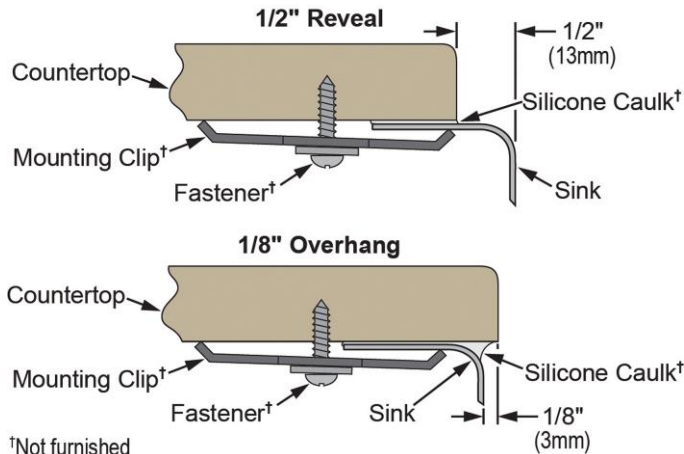

Installation Profile:

†Not furnished
Designed to affix to the underside of any solid surface countertop.

Optional Accessories

LKWOBG1316SS (small bowl)	Elkay Stainless Steel 12-1/2" x 15" x 1" Bottom Grid	
CBS1418*	Elkay Hardwood 15" x 19" x 3/4" Cutting Board	
CB1613*	Elkay Hardwood 16-3/4" x 13-1/2" x 1" Cutting Board	
CB1713*	Elkay Hardwood 13-1/2" x 17" x 1" Cutting Board	
CBS1316*	Elkay Hardwood 14-1/2" x 17" x 3/4" Cutting Board	
LKPDVR18B	Elkay Perfect Drain Chrome Plated Brass Body, Vandal-resistant Strainer and LKADOS Tailpiece	
LKDS99	Elkay 3-1/2" Disposal Stopper / Strainer for use with, InSinkErator® Disposal Chrome Polished Stainless Steel	