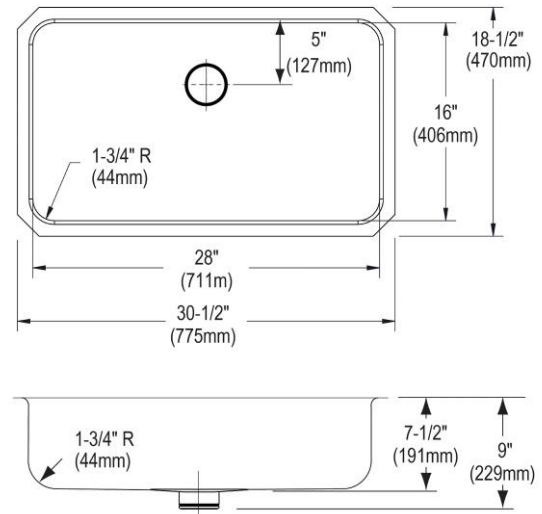

in sink erator®

Elkay® Perfect Drain™ sinks are designed and approved for compatible disposers manufactured by InSinkErator® utilizing the Quick Lock® mounting configuration. Use of non-approved disposers may void Elkay warranty.

InSinkErator, Quick Lock and the mounting collar configuration are trademarks of Emerson Electric Co.

PART: _____ QTY: _____

PROJECT: _____

CONTACT: _____

DATE: _____

NOTES: _____

APPROVAL: _____

In keeping with our policy of continuing product improvement, Elkay reserves the right to change product specifications without notice. Please visit [elkay.com](#) for the most current version of Elkay product specification sheets. This specification describes an Elkay product with design, quality, and functional benefits to the user. When making a comparison of other producers' offerings, be certain these features are not overlooked.