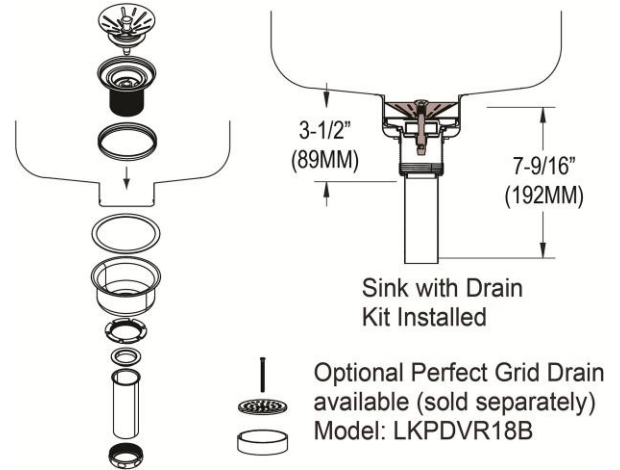

Installation Profile:

[†]Not furnished
Designed to affix to the underside of any solid surface countertop.

Optional Accessories		
CB1713*	Elkay Hardwood 13-1/2" x 17" x 1" Cutting Board	
CBS1316*	Elkay Hardwood 14-1/2" x 17" x 3/4" Cutting Board	
LKDS35	Elkay 3-1/2" Disposal Stopper / Strainer for use with Perfect Drain or InSinkErator® Disposal Satin Finish	
LKDS99	Elkay 3-1/2" Disposal Stopper / Strainer for use with, InSinkErator® Disposal Chrome Polished Stainless Steel	
LKPDVR18B	Elkay Perfect Drain Chrome Plated Brass Body, Vandal-resistant Strainer and LKADOS Tailpiece	

In keeping with our policy of continuing product improvement, Elkay reserves the right to change product specifications without notice. Please visit elkay.com for the most current version of Elkay product specification sheets. This specification describes an Elkay product with design, quality, and functional benefits to the user. When making a comparison of other producers' offerings, be certain these features are not overlooked.