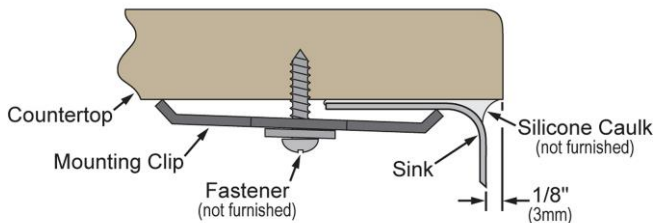

PRODUCT SPECIFICATIONS

Elkay Crosstown® 16 Gauge Stainless Steel 16" x 18-1/2" x 10", Single Bowl Undermount Sink. Sink is manufactured from 16 gauge 304 Stainless Steel with a Polished Satin finish, Rear Center drain placement, and Sound Guard.

Installation Type:	Undermount
Material:	304 Stainless Steel
Finish:	Polished Satin
Gauge:	16
Sound Deadening:	Sound Guard
Number of Bowls:	1
Sink Dimensions:	16" x 18-1/2" x 10"
Bowl 1 Dimensions:	13-1/2" x 16" x 10"
Drain Size:	3-1/2" (89mm)
Drain Location:	Rear Center
Minimum Cabinet Size:	21"
Template Included:	Yes
Cutout Template #:	1000001401

Template is available for download at elkay.com

Installation Profile:

1/8" OVERHANG

Designed to affix to the underside of any solid surface countertop.

OPTIONAL ACCESSORIES

Bottom Grid:	CTXBG1214
Drain:	LKDD, LK35
Faucet:	LKAV3042
Hardware:	LKUCLIP8
Sinkmate:	LKSMHSL