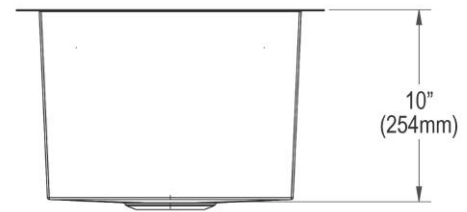

PART: _____ QTY: _____

PROJECT: _____

CONTACT: _____

DATE: _____

NOTES: _____

APPROVAL: _____

In keeping with our policy of continuing product improvement, Elkay reserves the right to change product specifications without notice. Please visit elkay.com for the most current version of Elkay product specification sheets. This specification describes an Elkay product with design, quality, and functional benefits to the user. When making a comparison of other producers' offerings, be certain these features are not overlooked.