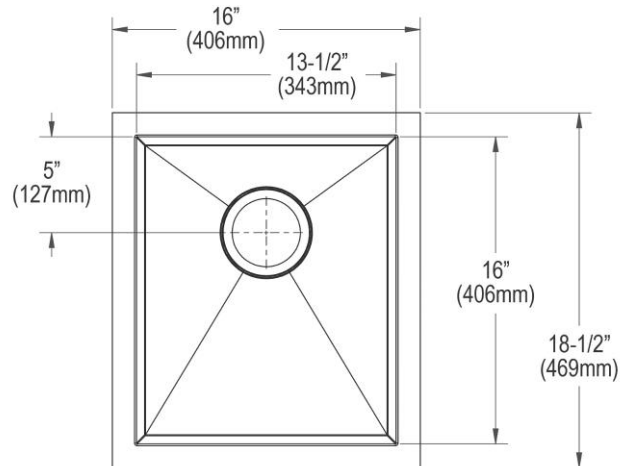

PART: _____ QTY: _____

PROJECT: _____

CONTACT: _____

DATE: _____

NOTES: _____

APPROVAL: _____

In keeping with our policy of continuing product improvement, Elkay reserves the right to change product specifications without notice. Please visit elkay.com for the most current version of Elkay product specification sheets. This specification describes an Elkay product with design, quality, and functional benefits to the user. When making a comparison of other producers' offerings, be certain these features are not overlooked.