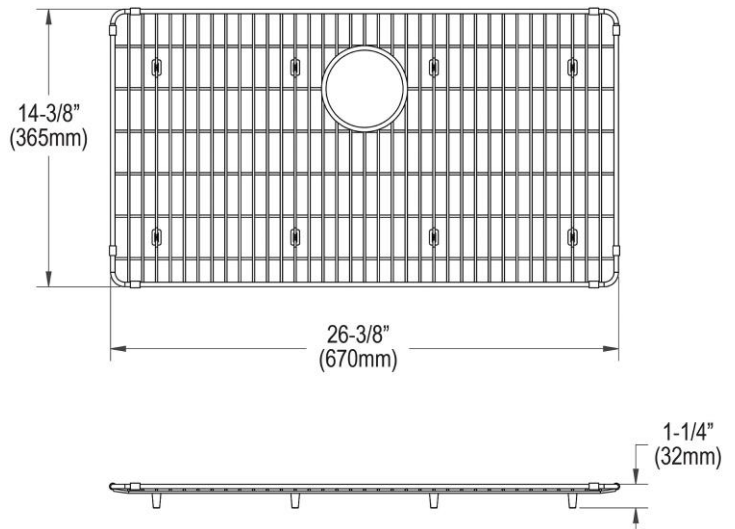

Material:	Stainless Steel
Finish:	Polished Stainless Steel
Dimensions:	26-3/8" x 14-3/8" x 1-1/4"

AMERICAN PRIDE. A LIFETIME TRADITION.
Like your family, the Elkay family has values and traditions that endure. For almost a century, Elkay has been a family-owned and operated company, providing thousands of jobs that support our families and communities.

- [Clean and Care Manual (PDF)](#)
- [Clean and Care Manual (PDF)](#)
- [Warranty (PDF)](#)