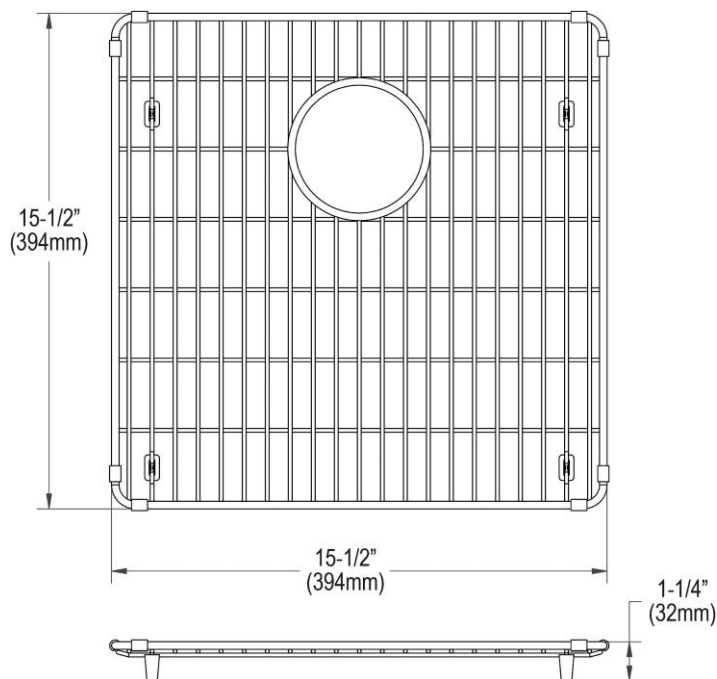

Material:	Stainless Steel
Finish:	Polished Stainless Steel
Dimensions:	15-1/2" x 15-1/2" x 1-1/4"

AMERICAN PRIDE. A LIFETIME TRADITION.
Like your family, the Elkay family has values and traditions that endure. For almost a century, Elkay has been a family-owned and operated company, providing thousands of jobs that support our families and communities.

[Clean and Care Manual (PDF)](#)

[Clean and Care Manual (PDF)](#)

[Warranty (PDF)](#)