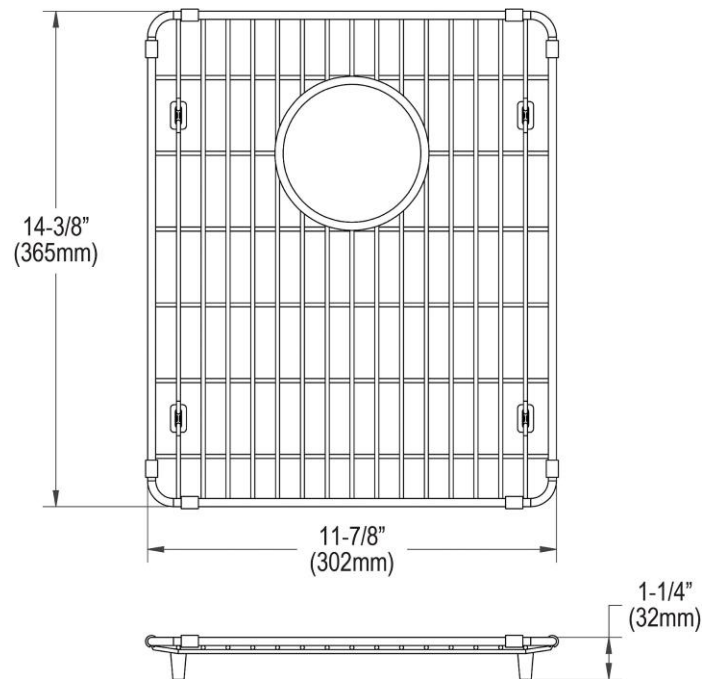

PART: _____ QTY: _____
PROJECT: _____
CONTACT: _____
DATE: _____
NOTES: _____
APPROVAL: _____

In keeping with our policy of continuing product improvement, Elkay reserves the right to change product specifications without notice. Please visit elkay.com for the most current version of Elkay product specification sheets. This specification describes an Elkay product with design, quality, and functional benefits to the user. When making a comparison of other producers' offerings, be certain these features are not overlooked.