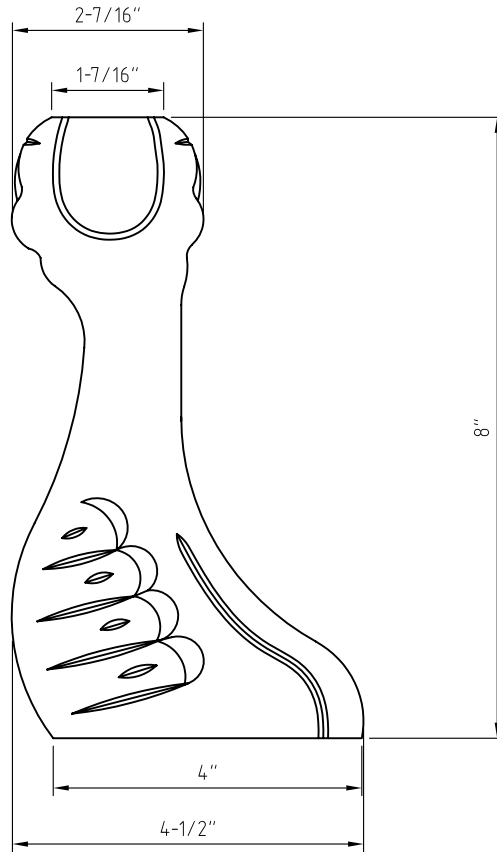

D|S

DIRECT SINKS

hardware resources	ITEM#:	WLC80		MATERIAL:	
	FINISH:			WEIGHT:	g
PROPRIETARY AND CONFIDENTIAL THE INFORMATION CONTAINED IN THIS DRAWING IS THE SOLE PROPERTY OF HARDWARE RESOURCES INC. ANY REPRODUCTION IN PART OR AS A WHOLE WITHOUT THE WRITTEN PERMISSION OF HARDWARE RESOURCES INC. IS PROHIBITED.	TOLERANCE UNLESS OTHERWISE SPECIFIED:		UNIT:	DRAWN BY:	DATE:
	X: MM ±0.20		SIZE:	CHECKED BY:	DATE:
	X.X: MM ±0.10				
	X.XX: MM ±0.05		APPROVED BY:		DATE:
ANGULAR: ±0.5°		DO NOT SCALE DRAWING			