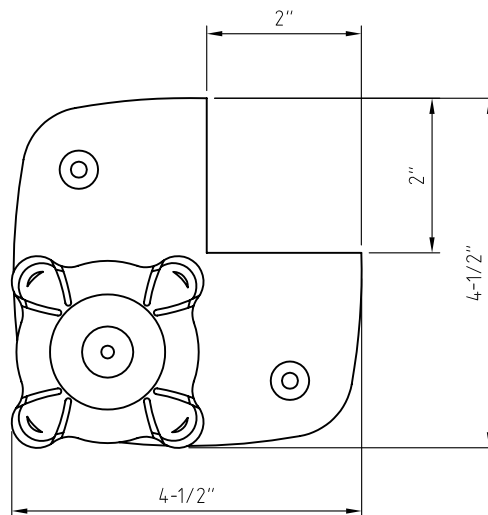

D|S

DIRECT SINKS

hardware resources	ITEM#:	WLC80		MATERIAL:	
	FINISH:			WEIGHT:	g
PROPRIETARY AND CONFIDENTIAL THE INFORMATION CONTAINED IN THIS DRAWING IS THE SOLE PROPERTY OF HARDWARE RESOURCES INC. ANY REPRODUCTION IN PART OR AS A WHOLE WITHOUT THE WRITTEN PERMISSION OF HARDWARE RESOURCES INC. IS PROHIBITED.	TOLERANCE UNLESS OTHERWISE SPECIFIED:		UNIT:	DRAWN BY:	DATE:
	X: MM ±0.20		SIZE:	CHECKED BY:	DATE:
	X.X: MM ±0.10				
	X.XX: MM ±0.05		APPROVED BY:		DATE:
ANGULAR: ±0.5°		DO NOT SCALE DRAWING			