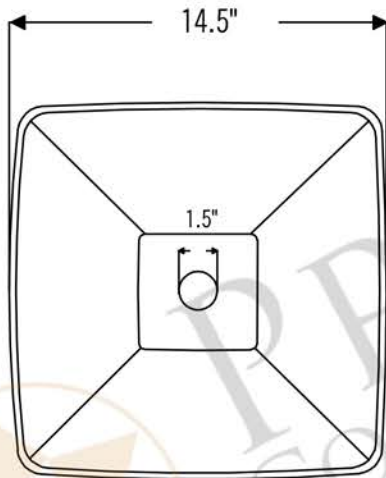

PREMIER
COPPER PRODUCTS

MODEL NUMBER: VSQ14BDB

- Description: Square Vessel Hammered Copper Sink
- Outer Dimension: 14.5" x 14.5" x 5"
- Drain Opening: 1.5"
- Finish: Oil Rubbed Bronze

CODE/STANDARD COMPLIANCE

* IAPMO/cUPC LISTED

* ORB: Oil Rubbed Bronze

THIS PRODUCT IS HAND CRAFTED, SMALL VARIANCES IN COLOR AND SIZE MAY OCCUR.
DO NOT MAKE ANY INSTALLATION CUTS UNTIL YOU RECEIVE YOUR ITEM(S).