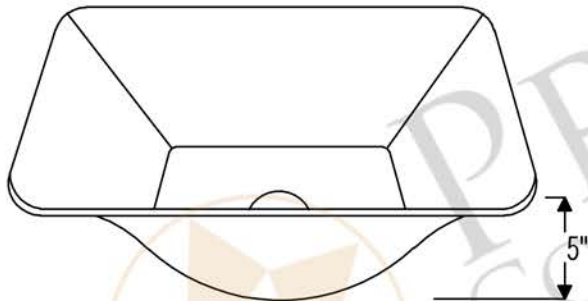

PREMIER
COPPER PRODUCTS

MODEL NUMBER: VSQ14BDB

- Description: Square Vessel Hammered Copper Sink
- Outer Dimension: 14.5" x 14.5" x 5"
- Drain Opening: 1.5"
- Finish: Oil Rubbed Bronze

CODE/STANDARD COMPLIANCE

* IAPMO/cUPC LISTED

* ORB: Oil Rubbed Bronze

THIS PRODUCT IS HAND CRAFTED, SMALL VARIANCES IN COLOR AND SIZE MAY OCCUR.
DO NOT MAKE ANY INSTALLATION CUTS UNTIL YOU RECEIVE YOUR ITEM(S).