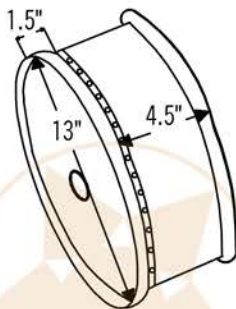

PREMIER
COPPER PRODUCTS

MODEL NUMBER: VRT15DB

- Description: Round Vessel Tub Hammered Copper Sink
- Outer Dimension: 15" x 6"
- Inner Dimension: 13" x 4.5"
- Skirt Dimension: 1.5"
- Bottom of Sink Floor to Top of Rim Dimension: 4.5"
- Rim: 1" Decorative Rolled Rim
- Drain Opening: 1.5"
- Finish: Oil Rubbed Bronze

CODE/STANDARD COMPLIANCE

* IAPMO/cUPC LISTED

* ORB: Oil Rubbed Bronze

THIS PRODUCT IS HAND CRAFTED, SMALL VARIANCES IN COLOR AND SIZE MAY OCCUR.
DO NOT MAKE ANY INSTALLATION CUTS UNTIL YOU RECEIVE YOUR ITEM(S).