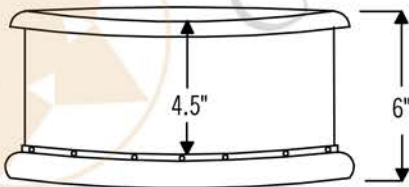

PREMIER
COPPER PRODUCTS

MODEL NUMBER: VRT15DB

- Description: Round Vessel Tub Hammered Copper Sink
- Outer Dimension: 15" x 6"
- Inner Dimension: 13" x 4.5"
- Skirt Dimension: 1.5"
- Bottom of Sink Floor to Top of Rim Dimension: 4.5"
- Rim: 1" Decorative Rolled Rim
- Drain Opening: 1.5"
- Finish: Oil Rubbed Bronze

CODE/STANDARD COMPLIANCE

* IAPMO/cUPC LISTED

* ORB: Oil Rubbed Bronze

THIS PRODUCT IS HAND CRAFTED, SMALL VARIANCES IN COLOR AND SIZE MAY OCCUR.
DO NOT MAKE ANY INSTALLATION CUTS UNTIL YOU RECEIVE YOUR ITEM(S).