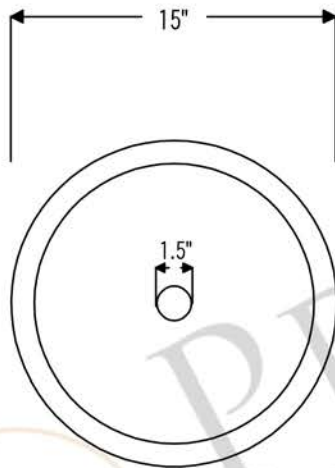

PREMIER
COPPER PRODUCTS

MODEL NUMBER: VRT15DB

- Description: Round Vessel Tub Hammered Copper Sink
- Outer Dimension: 15" x 6"
- Inner Dimension: 13" x 4.5"
- Skirt Dimension: 1.5"
- Bottom of Sink Floor to Top of Rim Dimension: 4.5"
- Rim: 1" Decorative Rolled Rim
- Drain Opening: 1.5"
- Finish: Oil Rubbed Bronze

CODE/STANDARD COMPLIANCE

* IAPMO/cUPC LISTED

* ORB: Oil Rubbed Bronze

THIS PRODUCT IS HAND CRAFTED, SMALL VARIANCES IN COLOR AND SIZE MAY OCCUR.
DO NOT MAKE ANY INSTALLATION CUTS UNTIL YOU RECEIVE YOUR ITEM(S).