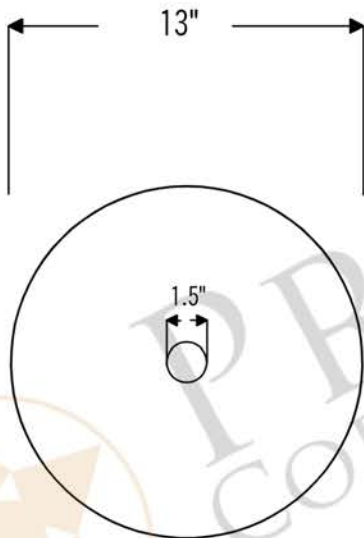

PREMIER
COPPER PRODUCTS

MODEL NUMBER: VR13BDB

- Description: Small Round Vessel Hammered Copper Sink
- Outer Dimension: 13" x 6"
- Drain Opening: 1.5"
- Finish: Oil Rubbed Bronze

CODE/STANDARD COMPLIANCE

* IAPMO/cUPC LISTED

* ORB: Oil Rubbed Bronze

THIS PRODUCT IS HAND CRAFTED, SMALL VARIANCES IN COLOR AND SIZE MAY OCCUR.
DO NOT MAKE ANY INSTALLATION CUTS UNTIL YOU RECEIVE YOUR ITEM(S).