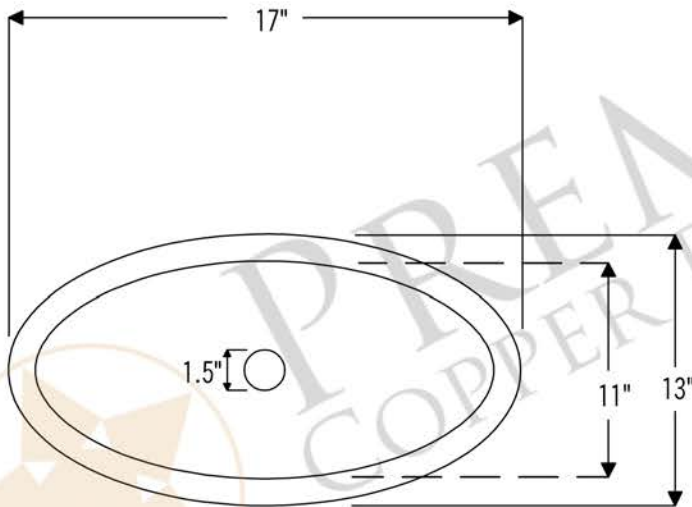

PREMIER
COPPER PRODUCTS

MODEL NUMBER: V017SKDB

- Description: Compact Oval Skirted Vessel Hammered Copper Sink
- Outer Dimension: 17" x 13" x 5"
- Inner Dimension: 15" x 11"
- Skirt: 3"
- Drain Opening: 1.5"
- Finish: Oil Rubbed Bronze

CODE/STANDARD COMPLIANCE

* IAPMO/cUPC LISTED

* ORB: Oil Rubbed Bronze

THIS PRODUCT IS HAND CRAFTED, SMALL VARIANCES IN COLOR AND SIZE MAY OCCUR.
DO NOT MAKE ANY INSTALLATION CUTS UNTIL YOU RECEIVE YOUR ITEM(S).