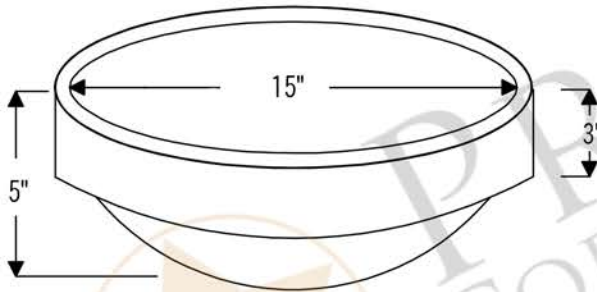

PREMIER
COPPER PRODUCTS

MODEL NUMBER: V017SKDB

- Description: Compact Oval Skirted Vessel Hammered Copper Sink
- Outer Dimension: 17" x 13" x 5"
- Inner Dimension: 15" x 11"
- Skirt: 3"
- Drain Opening: 1.5"
- Finish: Oil Rubbed Bronze

CODE/STANDARD COMPLIANCE

* IAPMO/cUPC LISTED

* ORB: Oil Rubbed Bronze

THIS PRODUCT IS HAND CRAFTED, SMALL VARIANCES IN COLOR AND SIZE MAY OCCUR.
DO NOT MAKE ANY INSTALLATION CUTS UNTIL YOU RECEIVE YOUR ITEM(S).