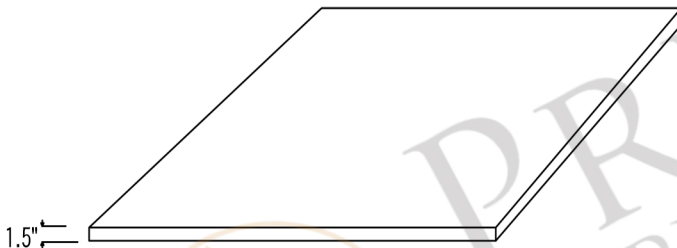

## MODEL NUMBER: TTS24DB

- \* Description: 24" Square Hammered Copper Table Top
- \* Outer Dimension: 24" x 24" x 1.5"
- \* Design: Hammered Copper Surface Wrapped Over MDF
- \* Finish: Oil Rubbed Bronze | Living Copper
- \* DOES NOT INCLUDE STAND