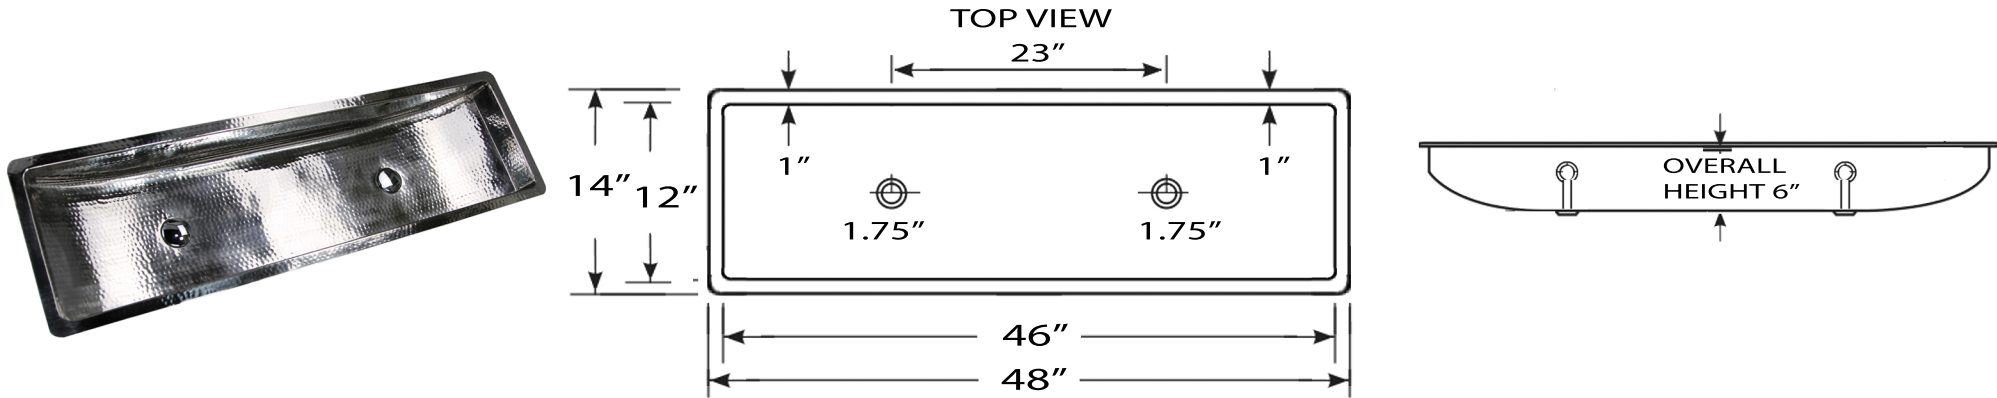

Brightwork Home Collection

Premium Stainless Steel Undermount Trough Bath Sink

MODEL:
TRS48-OF

Overall Dimensions	Interior Bowl	Interior Bowl Depth	Drain Holes	Overflow
48" x 14" x 6"	46" x 12"	5.875"	1.75"	Yes

FEATURES

- Premium 18 Gauge bathroom sink
- Has Overflow
- Can be undermounted or topmounted
- Limited Lifetime Manufacturers Warranty
- Hand Hammered individual variations may exist
- Takes standard vanity drain with overflow (NS-UDC-OF sold separately)

** Nominal Dimensions - Actual May Vary By .25"

PROJECT/ NAME:

ARCHITECT/CONTRACTOR:

MODEL:

JOB NOTES:

D|S

DIRECT SINKS