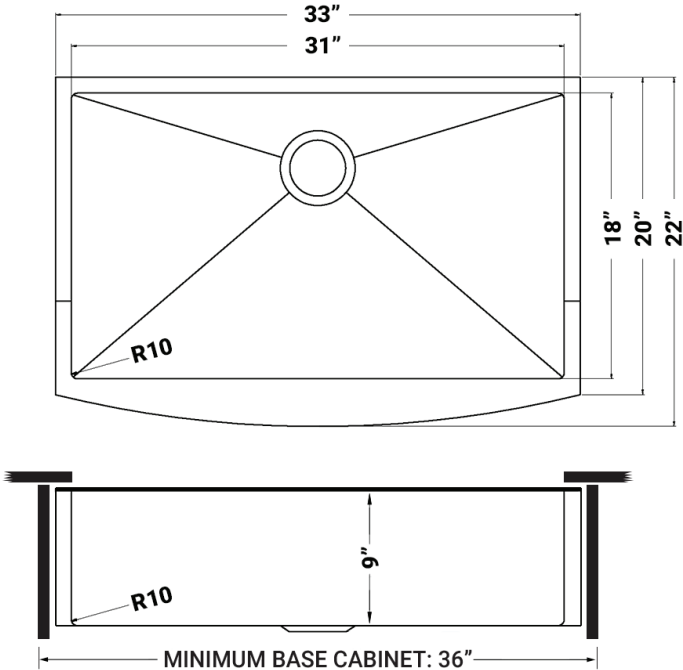

OPTIONAL ACCESSORIES (SOLD SEPARATELY)

cUPC certified by IAPMO to meet US and Canada plumbing standards.
Codes compliance: ASME A112.19.3/CSA B45.4

DIMENSIONS

Register your product at www.ruvati.com/register.