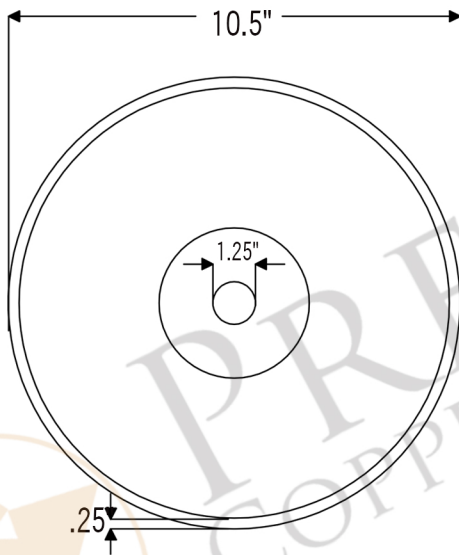

PREMIER
COPPER PRODUCTS

MODEL NUMBER: SH-L100DB

- * Description: Hand Hammered Copper 10.5" Dome Pendant Light Shade
- * Copper Shade Only
- * Canopy Kit NOT Included
- * Pendant Type: Down Lighting
- * Outer Dimension: 10.5" x 3.5"
- * Socket Hole Dimension: 1.25"
- * Finish: Oil Rubbed Bronze
- * Rim: Copper Wrapped Wire
- * Material Gauge: 18