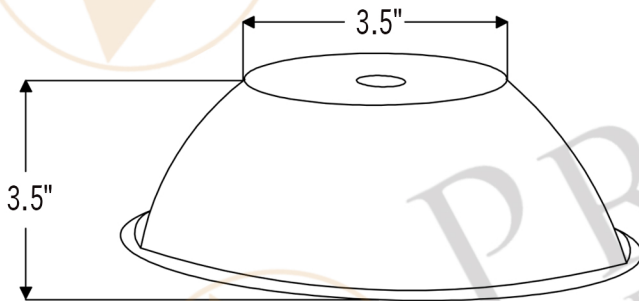

PREMIER
COPPER PRODUCTS

MODEL NUMBER: SH-L100DB

- * Description: Hand Hammered Copper 10.5" Dome Pendant Light Shade
- * Copper Shade Only
- * Canopy Kit NOT Included
- * Pendant Type: Down Lighting
- * Outer Dimension: 10.5" x 3.5"
- * Socket Hole Dimension: 1.25"
- * Finish: Oil Rubbed Bronze
- * Rim: Copper Wrapped Wire
- * Material Gauge: 18