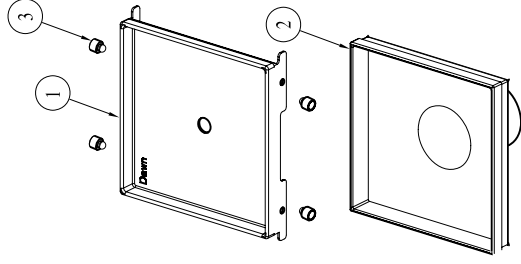

SECTION A-A

Colorado River series

NO	DESCRIPTION	QTY	MATERIAL	SIZE
1	Shower drain cover	1	SUS304	5"X5"X $\frac{3}{4}$ "(18G)
2	plastic connectors	4	PP	$\varnothing\frac{3}{8}$ "X $\frac{9}{16}$ "
3	Shower drain stand	1	SUS304	$5\frac{1}{32}$ "X $5\frac{1}{32}$ "X $3\frac{3}{8}$ "(18G)

Kaiping Dawn Plumbing Products, Inc

Type:	Shower Square drain	Material:	SUS304
Model:	SCO050504	Feature:	1/8 Chrome-Nickel Polished, Stain Finish
Size/Overall:			
Scale:			
Design:	Ming		
Drawn:	YANG		
Date:	2014-12-27	Logo:	<i>Dawn</i> _ laser-etching
Manufacture Date:		Approved:	