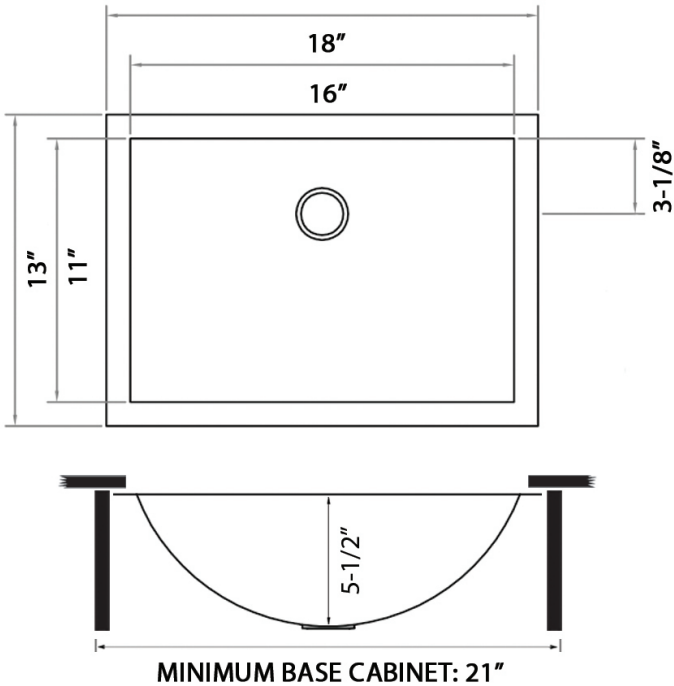

OPTIONAL ACCESSORIES (SOLD SEPARATELY)

DIMENSIONS

Register your product at www.ruvati.com/register.