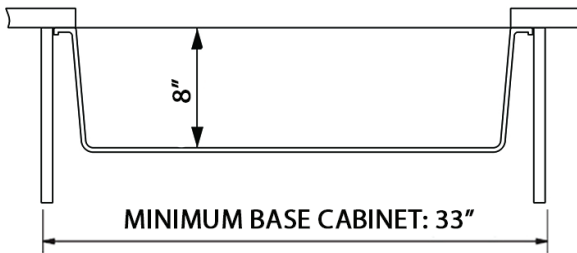

OPTIONAL ACCESSORIES (SOLD SEPARATELY)

UPC compliant. Certified by CSA to meet US and Canada plumbing codes.
Codes compliance: ASME A112.19.3/CSA B45.4

DIMENSIONS

Register your product at www.ruvati.com/register.