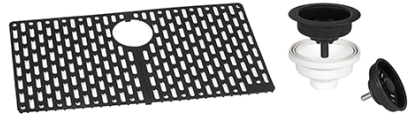

RVG2030

GRANITE UNDERMOUNT KITCHEN SINK

RUVATI®

SPECIFICATION SHEET

MATERIAL

- Solid Granite Composite
- 80% crushed natural granite for extreme strength
- Non-porous and resistant to stains

FEATURES

- Naturally sound proof
- Will never discolor
- Rounded inside corners

COLOR OPTIONS

BK: Midnight Black

WH: Arctic White

GR: Silver Gray

IN THE BOX

Basket Strainer
[RVA1038]

Rinse Grid
[RVA41030 (BK / GR)]

Mounting Clips
[RVA11059]

Cut-out
Template

NOMINAL DIMENSIONS

Exterior: 30" (wide) x 17-1/4" (front-to-back)

Interior Bowl: 27-1/4" (wide) x 15-3/4" (front-to-back)

Bowl Depth: 8"

Minimum Cabinet Size: 33" wide

Drain Hole Size: 3 1/2"