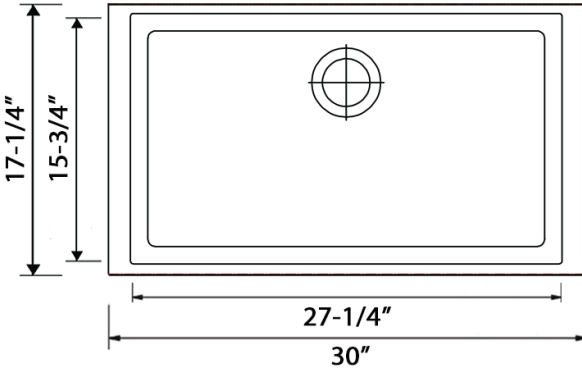

OPTIONAL ACCESSORIES (SOLD SEPARATELY)

UPC compliant. Certified by CSA to meet US and Canada plumbing codes.
Codes compliance: ASME A112.19.3/CSA B45.4

DIMENSIONS

Register your product at www.ruvati.com/register.