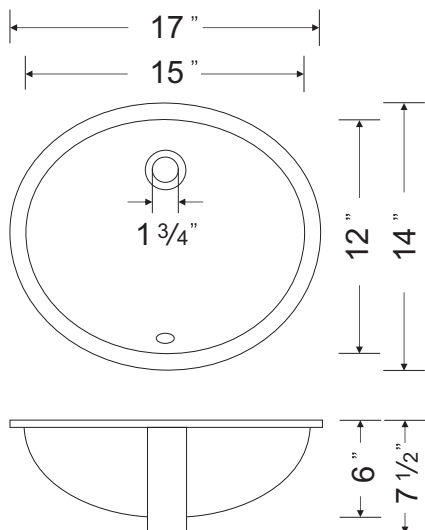

Rhythm Series
Under-Mount Single Bowl Lavatory
RTU1714-6

ADA

MATERIAL

Vitreous china

FEATURES

- Premium ceramic under-mount
- 3 color option: white/bisque/ebony
- Drain openings: 1 3/4"
- Drain placement: offset towards back
- Mounting hardware included
- Overhang cutout template
- Limited one-year warranty
- ADA compliance (See recommended ADA Installation below)

INSTALLATION NOTES

Comply with ADA when installed per 2010 ADA standards for Accessible Design.

SINK DIMENSIONS

Model	Overall		Left Bowl Inside						Minimum Cabinet Size
	L	W	L	W	D				
RTU1714-6	17"	14"	15"	12"	6"				18"