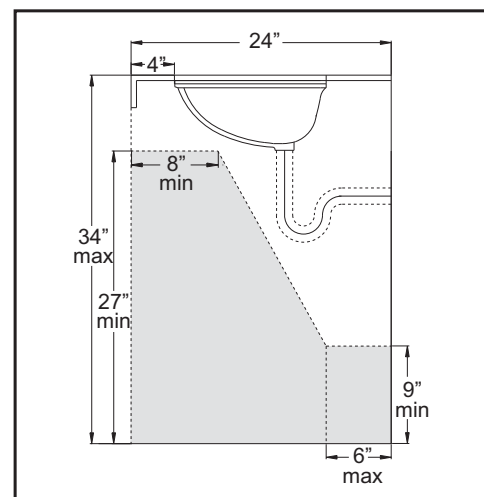

Rhythm Series
Under-Mount Single Bowl Lavatory
RTU1714-6

ADA

MATERIAL

Vitreous china

FEATURES

- Premium ceramic under-mount
- 3 color option: white/bisque/ebony
- Drain openings: 1 3/4"
- Drain placement: offset towards back
- Mounting hardware included
- Overhang cutout template
- Limited one-year warranty
- ADA compliance (See recommended ADA Installation below)

INSTALLATION NOTES

Comply with ADA when installed per 2010 ADA standards for Accessible Design.

SINK DIMENSIONS

Model	Overall		Left Bowl Inside						Minimum Cabinet Size
	L	W	L	W	D				
RTU1714-6	17"	14"	15"	12"	6"				18"