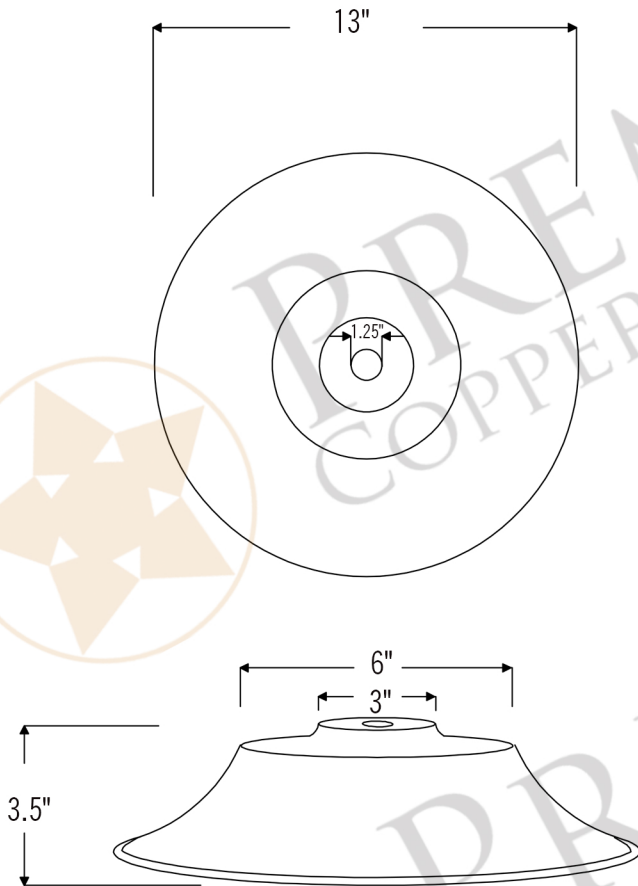

PREMIER
COPPER PRODUCTS

MODEL NUMBER: L400DB

- * Description: Hand Hammered Copper 13" Large Pendant Light
- * Outer Dimension: 13" x 3.5"
- * Finish: Oil Rubbed Bronze
- * Rim: Copper Wrapped Wire
- * Material Gauge: 18
- * Adjustable Cord Length Max: 53"
- * Canopy Dimensions: 4.25" Round
- * Canopy Plate and Cord Color: Matte Black
- * Mounting: Ceiling Mount
- * Bulb Type: E12 Candelabra 60 watt max (not included)
- * Certifications: UL Approved