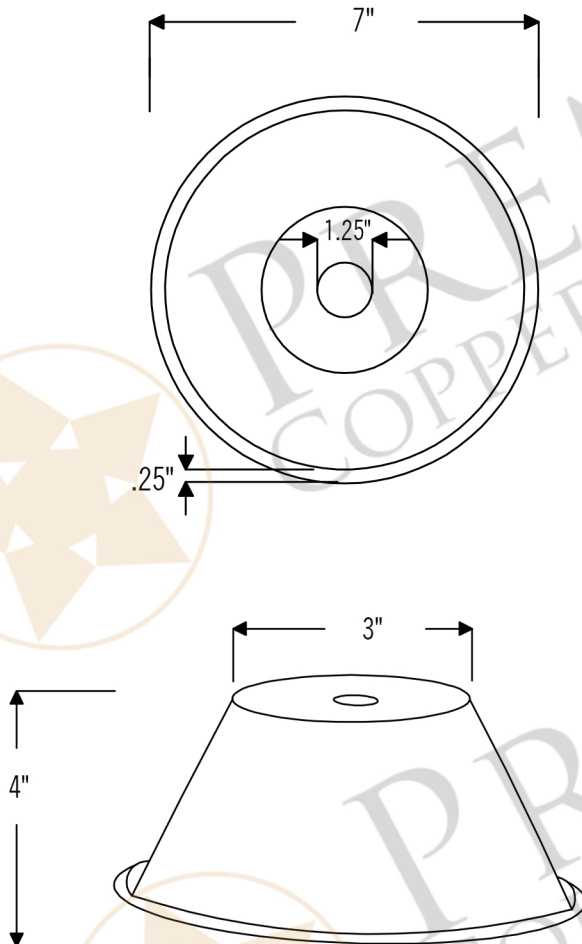

PREMIER
COPPER PRODUCTS

MODEL NUMBER: L300DB

- * Description: Hand Hammered Copper 7" Cone Pendant Light
- * Outer Dimension: 7" x 4"
- * Finish: Oil Rubbed Bronze
- * Rim: Copper Wrapped Wire
- * Material Gauge: 18
- * Adjustable Cord Length Max: 53"
- * Canopy Dimensions: 4.25" Round
- * Canopy Plate and Cord Color: Matte Black
- * Mounting: Ceiling Mount
- * Bulb Type: E12 Candelabra 60 watt max (not included)
- * Certifications: UL Approved