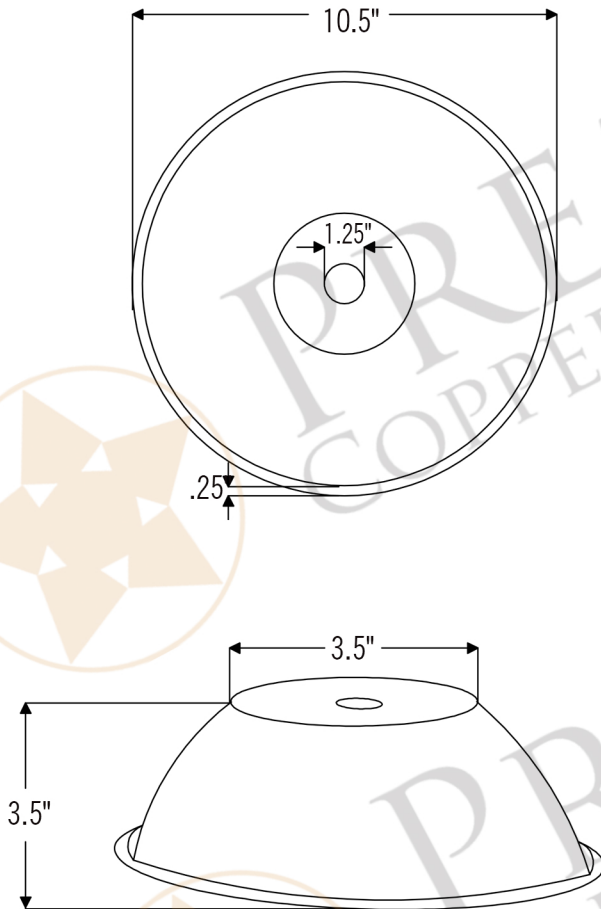

PREMIER
COPPER PRODUCTS

MODEL NUMBER: L100DB

- * Description: Hand Hammered Copper 10.5" Dome Pendant Light
- * Outer Dimension: 10.5" x 3.5"
- * Finish: Oil Rubbed Bronze
- * Rim: Copper Wrapped Wire
- * Material Gauge: 18
- * Adjustable Cord Length Max: 53"
- * Canopy Dimensions: 4.25" Round
- * Canopy Plate and Cord Color: Matte Black
- * Mounting: Ceiling Mount
- * Bulb Type: E12 Candelabra 60 watt max (not included)
- * Certifications: UL Approved