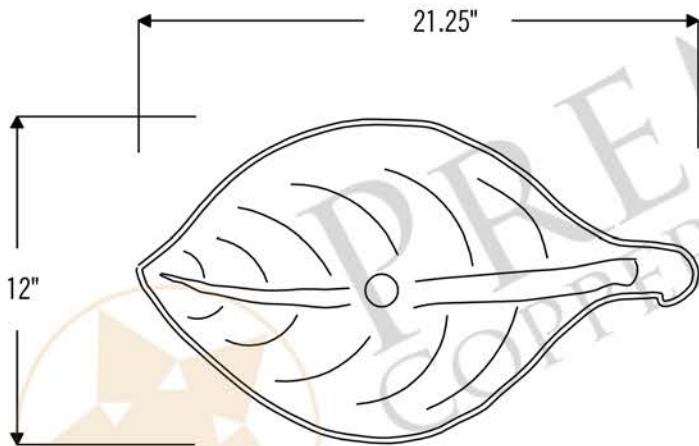

PREMIER
COPPER PRODUCTS

MODEL NUMBER: PVLFDDB

- Description: Leaf Vessel Hammered Copper Sink
- Outer Dimension: 21.25" x 12" x 4"
- Drain Opening: 1.5"
- Finish: Oil Rubbed Bronze

CODE/STANDARD COMPLIANCE

* IAPMO/cUPC LISTED

* ORB: Oil Rubbed Bronze

THIS PRODUCT IS HAND CRAFTED, SMALL VARIANCES IN COLOR AND SIZE MAY OCCUR.
DO NOT MAKE ANY INSTALLATION CUTS UNTIL YOU RECEIVE YOUR ITEM(S).