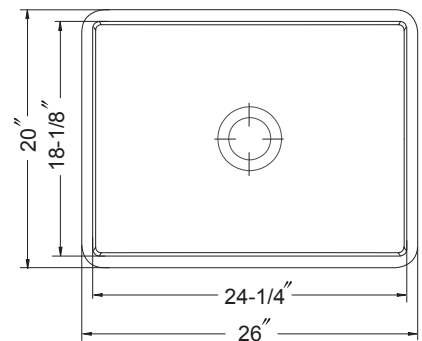

## FEATURES

PTS-2600

- Apron Front Installation
- Non-porous glossy surface
- 9-1/4" depth
- 3-1/2" drain opening
- Chip, crack and scratch resistant
- 2 distinctive colors
- Requires Custom Cabinet
- Supplied with fasteners and instructions
- No cut out template is supplied as each sink dimension will vary due to the nature of fireclay manufacturing process.
- Lifetime Limited Warranty

## OPTIONAL COLORS

**White**      **Biscuit**

Color variations possible due to printing constraints.

OVERALL DIMENSIONS	EACH BOWL	PACKAGING*	WEIGHT*
26" x 20"	24-1/4" x 18-1/8"	1/10 pcs.	90/940lbs.

\*Standard packaging: Single boxed /Pallet of single boxed.  
 All dimensions are in inches. Specifications subject to change without notice.