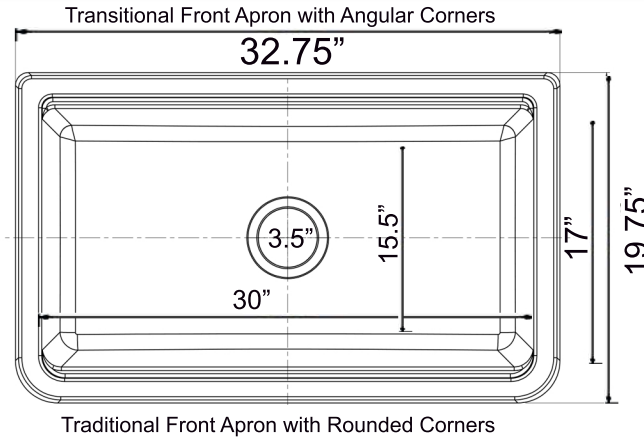

# Rockport Collection

Premium Granite Composite Farmhouse Apron Sink  
Workstation with included Cutting Board

**MODEL:**  
**PR3320-APS-TI**

Overall Dimensions	Interior Bowl Opening	Apron Height	Bowl Depth	Drain Dimensions
32.75" x 19.75" x 9.75"	30" x 17" top edge 28" x 15.5" basin	9.75"	9"	3.5" - drain included

## Features

- Apron or custom base cabinet required
- Reversible design - 2 corner radius options
- Stainless Steel Roll Up Mat (RUM165) included
- Wood Cutting board Included
- Due to sink thickness - may require an extended flange
- Material is sound absorbing and stain resistant
- Non-porous surface is hygienic and scratch resistant
- Inside basin is sloped for superior drainage
- included matching disposal flange and basket strainer