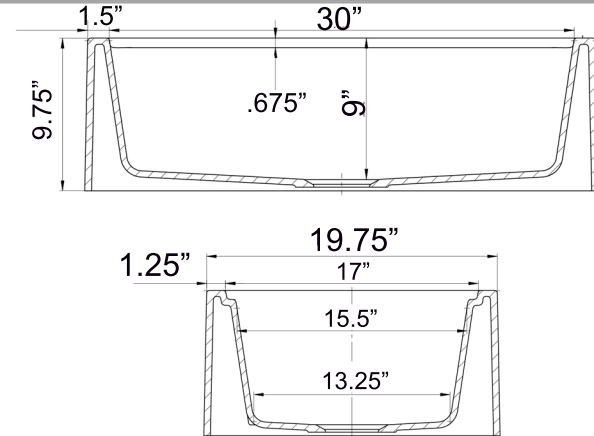

# Rockport Collection

Premium Granite Composite Farmhouse Apron Sink  
Workstation with included Cutting Board

**MODEL:**  
**PR3320-APS-TI**

Overall Dimensions	Interior Bowl Opening	Apron Height	Bowl Depth	Drain Dimensions
32.75" x 19.75" x 9.75"	30" x 17" top edge 28" x 15.5" basin	9.75"	9"	3.5" - drain included

## Features

- Apron or custom base cabinet required
- Reversible design - 2 corner radius options
- Stainless Steel Roll Up Mat (RUM165) included
- Wood Cutting board Included
- Due to sink thickness - may require an extended flange
- Material is sound absorbing and stain resistant
- Non-porous surface is hygienic and scratch resistant
- Inside basin is sloped for superior drainage
- included matching disposal flange and basket strainer