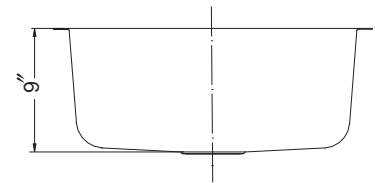

## OPTIONAL ACCESSORIES

- Bottom Grid: BG-2500
- Strainer :
- 190-9180 - Stainless Steel
- 190-9261 - Polar White
- 190-9262 - Bone

OVERALL DIMENSIONS	EACH BOWL	CUTOUT SIZE	PACKAGING*	WEIGHT*
22-3/4" x 17-3/8"	20-5/16" x 15-1/8"	See Template	1/16 pcs.	20/360lbs.