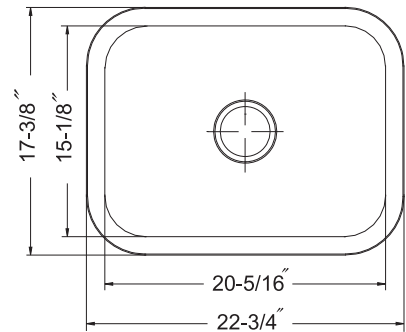

## FEATURES

PCS-2500

- Non-porous glossy surface
- 9" depth, 3-1/2" drain opening
- Chip, crack and scratch resistant
- 8 distinctive colors
- Double baked at 1500°F
- Sound absorbing foam pad
- Easy undermount installation
- Fits 30" sink base
- Supplied with cutout template, fasteners and instructions
- 10 year Limited Warranty

## OPTIONAL ACCESSORIES

- Bottom Grid: BG-2500
- Strainer :
- 190-9180 - Stainless Steel
- 190-9261 - Polar White
- 190-9262 - Bone

OVERALL DIMENSIONS	EACH BOWL	CUTOUT SIZE	PACKAGING*	WEIGHT*
22-3/4" x 17-3/8"	20-5/16" x 15-1/8"	See Template	1/16 pcs.	20/360lbs.