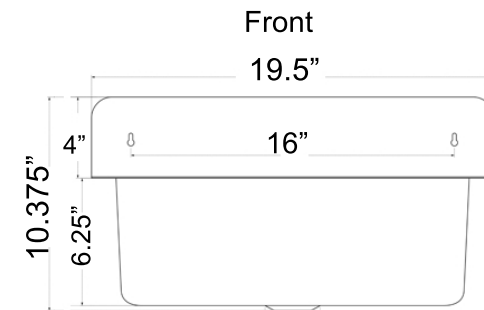

OVERALL DIMENSIONS	INTERIOR BOWL	BOWL DEPTH	DRAIN OPENING	MOUNTING HARDWARE
19.5" x 13" x 10.375"	17" x 11.5"	6.25"	1.75"	2 INCLUDED SCREWS

FEATURES:

- Durable Iron construction
- Powder-coated finish
- No Overflow
- Hand cut - tolerance +/- .5"
- Includes mounting hardware
- 4" high back splash
- No pre-cut faucet hole(s)
- Drain and Faucet are not included with sink
- Takes standard umbrella drain (no overflow)