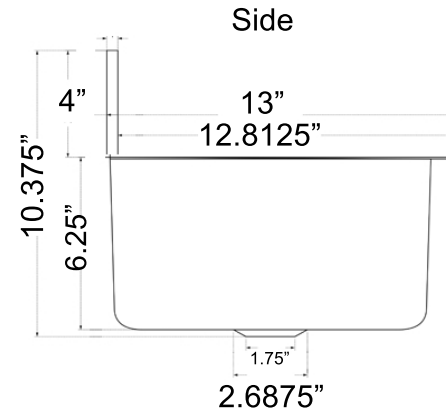

OVERALL DIMENSIONS	INTERIOR BOWL	BOWL DEPTH	DRAIN OPENING	MOUNTING HARDWARE
19.5" x 13" x 10.375"	17" x 11.5"	6.25"	1.75"	2 INCLUDED SCREWS

FEATURES:

- Durable Iron construction
- Powder-coated finish
- No Overflow
- Hand cut - tolerance +/- .5"
- Includes mounting hardware
- 4" high back splash
- No pre-cut faucet hole(s)
- Drain and Faucet are not included with sink
- Takes standard umbrella drain (no overflow)