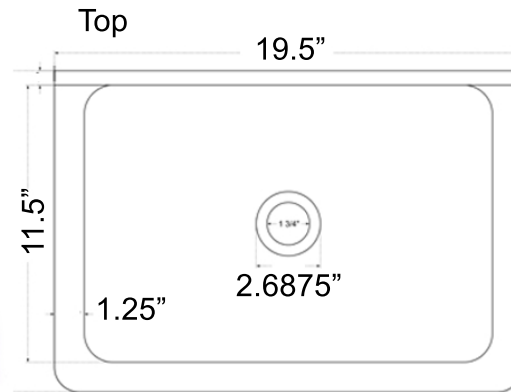

OVERALL DIMENSIONS	INTERIOR BOWL	BOWL DEPTH	DRAIN OPENING	MOUNTING HARDWARE
19.5" x 13" x 10.375"	17" x 11.5"	6.25"	1.75"	2 INCLUDED SCREWS

FEATURES:

- Durable Iron construction
- Powder-coated finish
- No Overflow
- Hand cut - tolerance +/- .5"
- Includes mounting hardware
- 4" high back splash
- No pre-cut faucet hole(s)
- Drain and Faucet are not included with sink
- Takes standard umbrella drain (no overflow)