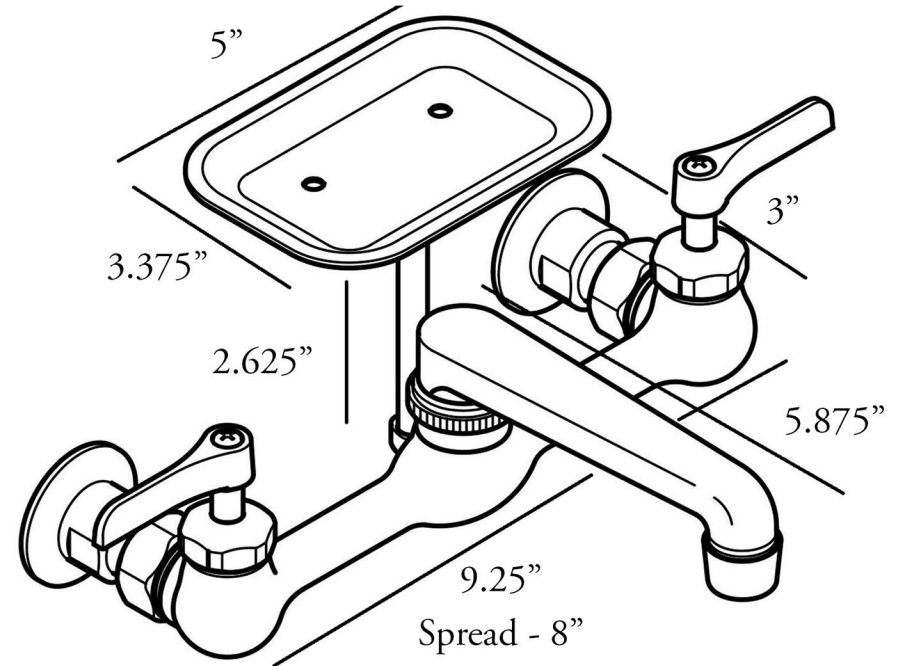

**Nantucket Collection**  
 Premium 8" Spread Wallmount Faucet  
 Chrome Plated Brass

**Nantucket**  
 S I N K S

www.NantucketSinksUSA.com  
 info@nantucketsinksusa.com

MODEL:  
**CIF-2H**

3.75"

**FEATURES**

- Heavy Solid Brass Construction - Chrome Plated
- 1.5 GPM Flow Rate
- ICC-ES Listing File No. PMG-1367, PMG-1368, PMG-1419
- Ceramic Cartridge
- Meets or Exceeds all State Code Compliance Laws
- 8" Spread design
- With cUPC, ASME, NSF-619 & NSF-619G (AB1953) Approval