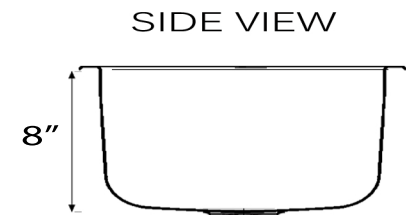

Brightwork Home Collection

18 Gauge Hand Hammered

Bar/Prep Undermount/Topmount Sink

**MODEL:
RS15-SS**

Overall Dimensions	Interior Bowl	Drain Opening	Overflow	Drain position
15" Diameter	13" Diameter	3.5"	No	Center

FEATURES

- 18 Gauge Stainless Steel
- 3.5" Drain Diameter Opening (drain not included)
- Can be overmounted or undermounted
- Special Care Required
- Hand Hammered - variations will exist

**Nominal Dimensions - Actual May Vary by up to .25"