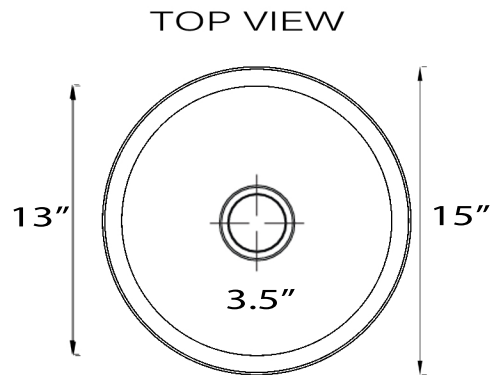

Brightwork Home Collection

18 Gauge Hand Hammered

Bar/Prep Undermount/Topmount Sink

**MODEL:
RS15-SS**

Overall Dimensions	Interior Bowl	Drain Opening	Overflow	Drain position
15" Diameter	13" Diameter	3.5"	No	Center

FEATURES

- 18 Gauge Stainless Steel
- 3.5" Drain Diameter Opening (drain not included)
- Can be overmounted or undermounted
- Special Care Required
- Hand Hammered - variations will exist

**Nominal Dimensions - Actual May Vary by up to .25"