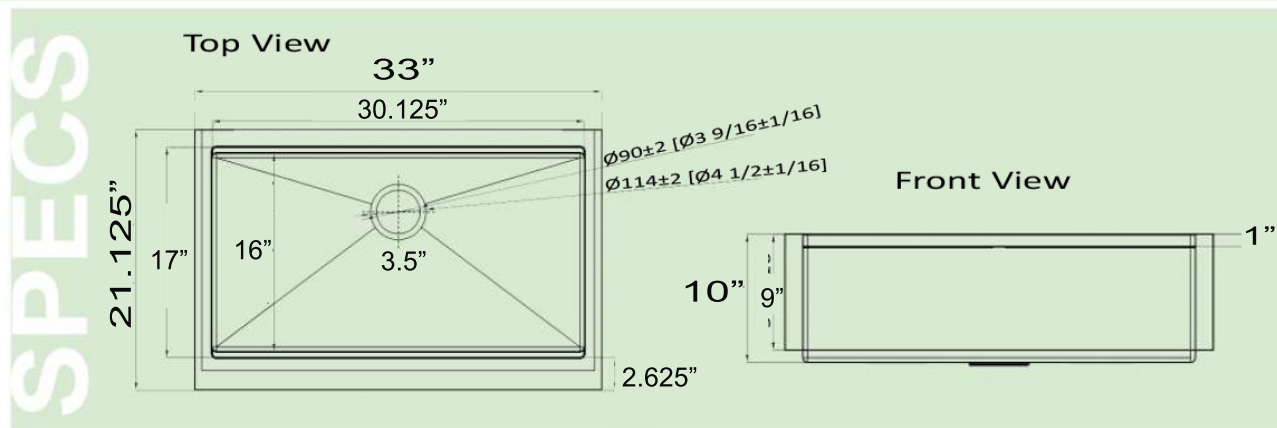

Overall Dimensions	Interior Dimensions	Apron Height	Bowl Depth	Drain Dimensions
33" X 21.125"	30.125" X 17" 30.125" X 16"	9"	10"	3.5" Opening