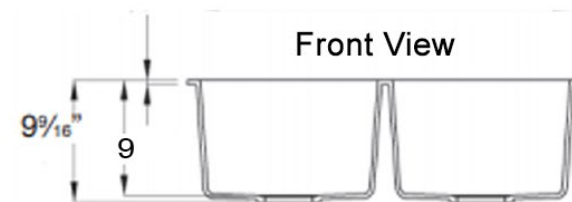

Plymouth Collection  
Premium Granite Composite

MODEL:  
**PR5050-BL-UM**

Overall Dimensions	Interior Bowls	Bowl Depth	Height	Drain Holes
32" x 18"	13.875" x 16.375"	9"	9.5625"	3.5" (Drains not included)