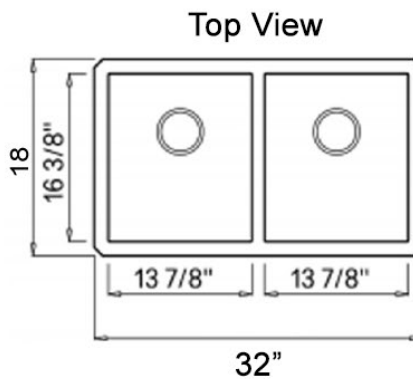

Plymouth Collection  
Premium Granite Composite

MODEL:  
**PR5050-BL-UM**

Overall Dimensions	Interior Bowls	Bowl Depth	Height	Drain Holes
32" x 18"	13.875" x 16.375"	9"	9.5625"	3.5" (Drains not included)