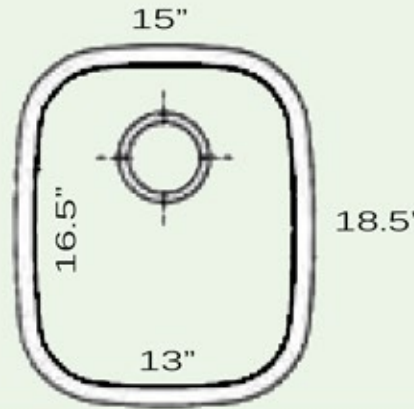

Quidnet Collection
 Premium Stainless Steel
 Bar/Prep Undermount Kitchen Sink

Nantucket
 S I N K S

www.NantucketSinksUSA.com
 info@nantucketsinksusa.com

MODEL:
NS20

SPECS

OVERALL DIMENSIONS	INTERIOR BOWL	BOWL DEPTH	BOTTOM GRID(S)	REVERSE MODEL
15" x 18.5" x 7"	13" x 16.5"	3.5"	BG503s	N/A

FEATURES:

- Premium T-304, 18 gauge Stainless Steel Kitchen Sink
- 7" Bowl Depth
- Brushed Satin Finish
- Limited Lifetime Manufacturers Warranty
- Insulated to Reduce Condensation
- Rubber Padding is applied for Noise Reduction
- Colander Drain included