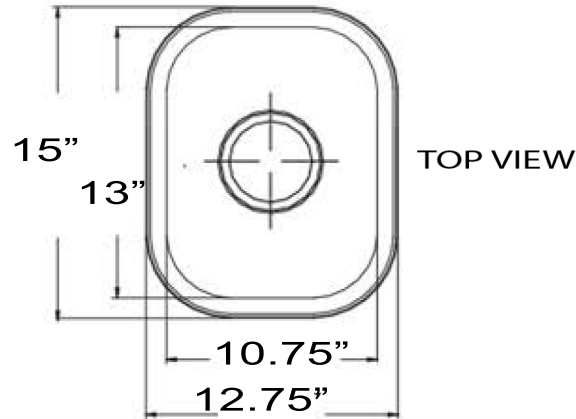

**Quidnet Collection**  
 Premium 18 Gauge Stainless Steel  
 Undermount Bar/Prep Sink

D/S  
 DIRECT SINKS

MODEL:  
**NS1512**

Overall Dimensions	Interior Bowl	Bowl Depth	Bottom Grid	Drain Opening
15" x 12.75"	13" x 10.75"	7"	Not Available	3.5" Drain Included