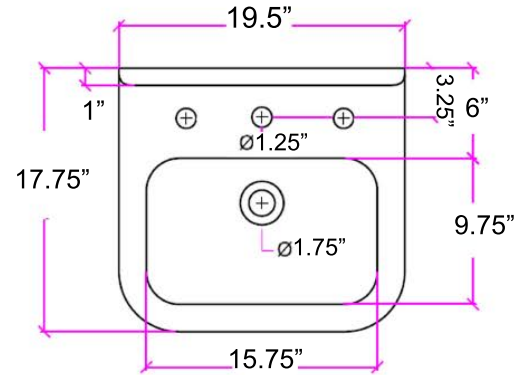

Victorian Collection

Fireclay Bathroom Wallmount Sink Model: NS-VCDM20-BLKW

Overall Dimensions	Interior Bowl	Exterior Base	Interior Depth	Drain Dimensions
19.5" x 17.75" x 13.5"	15.75" x 9.75"	17.25"	5.75"	1.75"

Features

- Made in Italy
- Genuine Fireclay
- Nominal Dimensions Only - Actual may vary by ¼"
- Wall-mount installation
- Porcelain enamel glaze
- Drain is not included with sink (1.75" standard)
- Faucet is not included
- Has Overflow
- Do Not Clean With Abrasive Cleansers Or Pads
- Limited Warranty for Manufacturer's Defects
- Deck Mounted Faucet, 8" on center