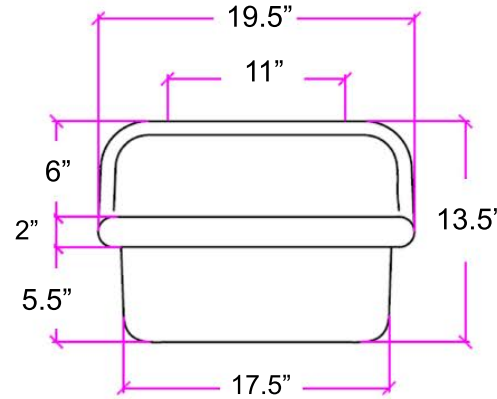

Victorian Collection

Fireclay Bathroom Wallmount Sink Model: NS-VCDM20-BLKW

Overall Dimensions	Interior Bowl	Exterior Base	Interior Depth	Drain Dimensions
19.5" x 17.75" x 13.5"	15.75" x 9.75"	17.25"	5.75"	1.75"

Features

- Made in Italy
- Genuine Fireclay
- Nominal Dimensions Only - Actual may vary by ¼"
- Wall-mount installation
- Porcelain enamel glaze
- Drain is not included with sink (1.75" standard)
- Faucet is not included
- Has Overflow
- Do Not Clean With Abrasive Cleansers Or Pads
- Limited Warranty for Manufacturer's Defects
- Deck Mounted Faucet, 8" on center