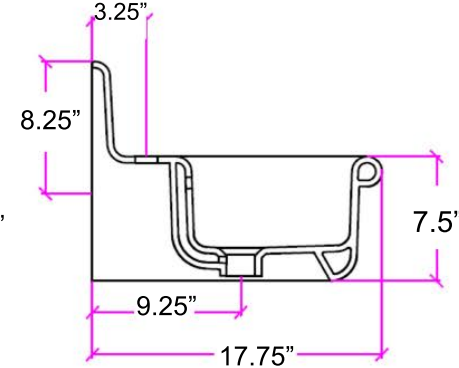

Victorian Collection

Fireclay Bathroom Wallmount Sink Model: NS-VCDM20-BLKW

Overall Dimensions	Interior Bowl	Exterior Base	Interior Depth	Drain Dimensions
19.5" x 17.75" x 13.5"	15.75" x 9.75"	17.25"	5.75"	1.75"

Features

- Made in Italy
- Genuine Fireclay
- Nominal Dimensions Only - Actual may vary by ¼"
- Wall-mount installation
- Porcelain enamel glaze
- Drain is not included with sink (1.75" standard)
- Faucet is not included
- Has Overflow
- Do Not Clean With Abrasive Cleansers Or Pads
- Limited Warranty for Manufacturer's Defects
- Deck Mounted Faucet, 8" on center