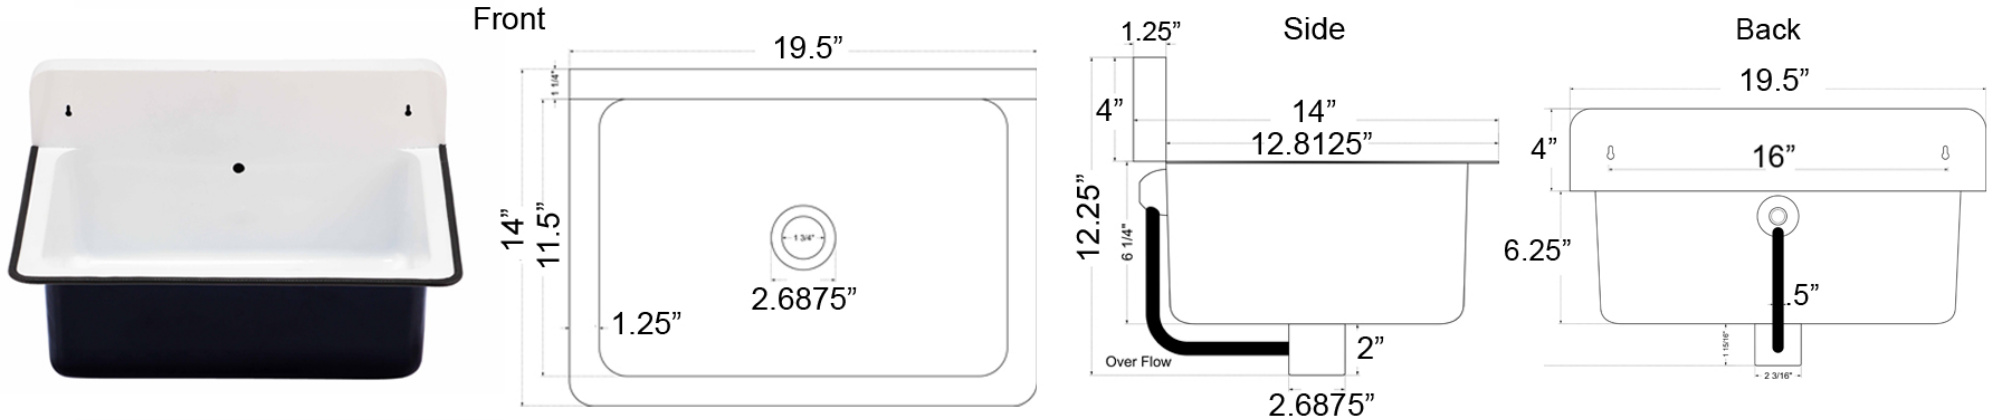

# Anchor Collection

Wallmount Iron Bucket Sink - With Overflow

**Nantucket**  
S I N K S

model:

**NS-ACBSOF-BLKW**

www.NantucketSinksUSA.com  
info@nantucketsinksusa.com

OVERALL DIMENSIONS	INTERIOR BOWL	BOWL DEPTH	DRAIN OPENING	MOUNTING HARDWARE
19.5" x 14" x 12.25"	17" x 11.5"	6.25"	1.75"	2 INCLUDED SCREWS

## FEATURES:

- Durable Iron construction
- Powder-coated finish
- Has integral metal overflow
- Hand cut - tolerance +/- .5"
- Includes mounting hardware
- 4" high back splash
- No pre-cut faucet hole(s)
- Drain and Faucet are not included with sink
- Takes standard umbrella drain with overflow