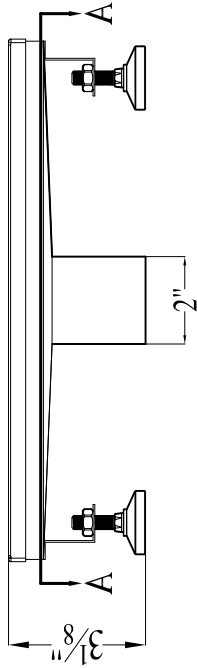

$\frac{3}{4}$ "

Dawn

$\frac{3}{4}$ "

SECTION A-A

Yangtze River serie

NO	DESCRIPTION	QTY	MATERIAL	SIZE
1	Linear drain cover	1	SUS304	11 $\frac{3}{4}$ "X2 $\frac{3}{4}$ "X $\frac{3}{4}$ "(14G)
2	plastic connectors	4	PP	$\varnothing\frac{9}{8}$ "x $\frac{9}{16}$ "
3	Linear drain stand	1	SUS304	12"X3"X3 $\frac{3}{8}$ "(18G)
4	mounting brackets	2	composite material	$\varnothing\frac{17}{16}$ "x1 $\frac{1}{16}$ "

Kaiping Dawn Plumbing Products, Inc

Type:	Linear drain	Material:	SUS304
Model:	LYE120304	Feature:	18/8 Chrome-Nickel
Size/Overall:			Polished, Stain Finish
Scale:			
Design:	Ming		
Drawn:	YANG		
Date:	2014-08-27	Logo:	<i>Dawn</i> _ laser-etching
Manufacture Date:		Approved:	