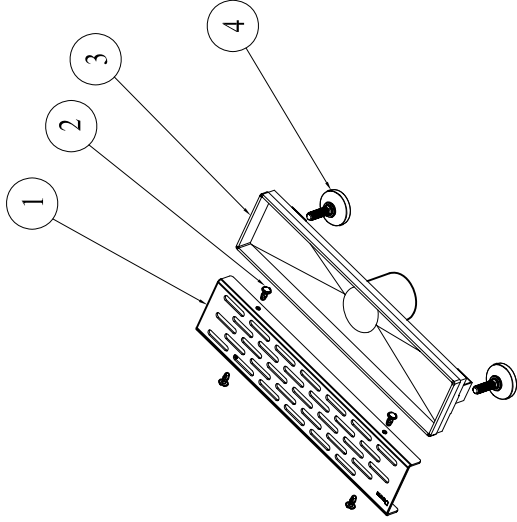

$\frac{3}{4}$ "

Dawn

$\frac{3}{4}$ "

SECTION A-A

Yangtze River serie

NO	DESCRIPTION	QTY	MATERIAL	SIZE
1	Linear drain cover	1	SUS304	11 $\frac{3}{4}$ "X2 $\frac{3}{4}$ "X $\frac{3}{4}$ "(14G)
2	plastic connectors	4	PP	$\varnothing\frac{9}{8}$ "x $\frac{9}{16}$ "
3	Linear drain stand	1	SUS304	12"X3"X3 $\frac{3}{8}$ "(18G)
4	mounting brackets	2	composite material	$\varnothing\frac{17}{16}$ "x1 $\frac{1}{16}$ "

Kaiping Dawn Plumbing Products, Inc

Type:	Linear drain	Material:	SUS304
Model:	LYE120304	Feature:	18/8 Chrome-Nickel
Size/Overall:			Polished, Stain Finish
Scale:			
Design:	Ming		
Drawn:	YANG		
Date:	2014-08-27	Logo:	<i>Dawn</i> _ laser-etching
Manufacture Date:		Approved:	