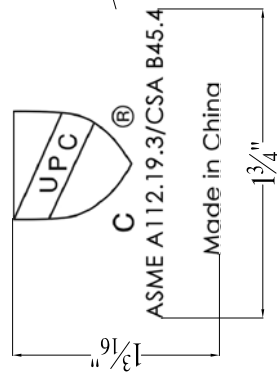

$\frac{3}{4}$ "

Dawn

$\frac{3}{4}$ "

SECTION A-A

Yangtze River serie

NO	DESCRIPTION	QTY	MATERIAL	SIZE
1	Linear drain cover	1	SUS304	11 $\frac{3}{4}$ "X2 $\frac{3}{4}$ "X $\frac{3}{4}$ "(14G)
2	plastic connectors	4	PP	$\varnothing\frac{9}{8}$ "x $\frac{9}{16}$ "
3	Linear drain stand	1	SUS304	12"X3"X3 $\frac{3}{8}$ "(18G)
4	mounting brackets	2	composite material	$\varnothing\frac{17}{16}$ "x1 $\frac{1}{16}$ "

Kaiping Dawn Plumbing Products, Inc

Type:	Linear drain	Material:	SUS304
Model:	LYE120304	Feature:	18/8 Chrome-Nickel
Size/Overall:			Polished, Stain Finish
Scale:			
Design:	Ming		
Drawn:	YANG		
Date:	2014-08-27	Logo:	<i>Dawn</i> _ laser-etching
Manufacture Date:		Approved:	