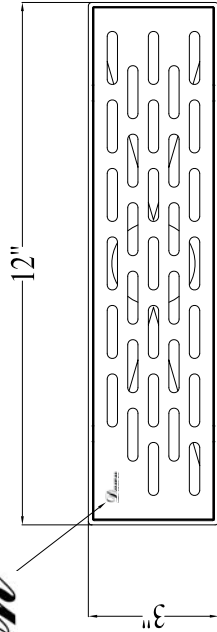

$\frac{3}{4}$ "

Dawn

$\frac{3}{4}$ "

SECTION A-A

Yangtze River serie

NO	DESCRIPTION	QTY	MATERIAL	SIZE
1	Linear drain cover	1	SUS304	11 $\frac{3}{4}$ "X2 $\frac{3}{4}$ "X $\frac{3}{4}$ "(14G)
2	plastic connectors	4	PP	$\varnothing\frac{9}{8}$ "x $\frac{9}{16}$ "
3	Linear drain stand	1	SUS304	12"X3"X3 $\frac{3}{8}$ "(18G)
4	mounting brackets	2	composite material	$\varnothing\frac{17}{16}$ "x1 $\frac{1}{16}$ "

Kaiping Dawn Plumbing Products, Inc

Type:	Linear drain	Material:	SUS304
Model:	LYE120304	Feature:	18/8 Chrome-Nickel
Size/Overall:			Polished, Stain Finish
Scale:			
Design:	Ming		
Drawn:	YANG		
Date:	2014-08-27	Logo:	<i>Dawn</i> _ laser-etching
Manufacture Date:		Approved:	