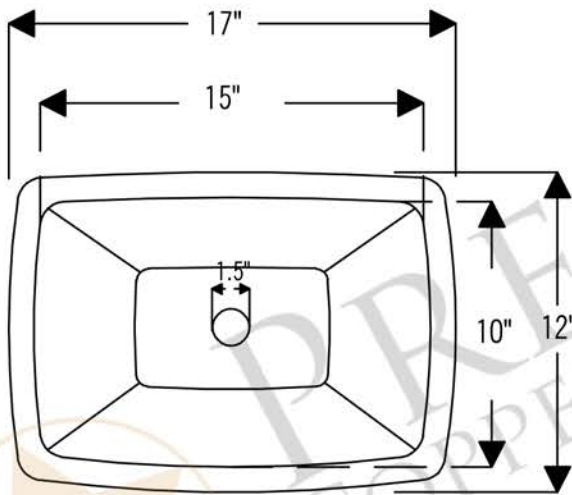

PREMIER
COPPER PRODUCTS

MODEL NUMBER: LRECDB

- Description: 17" Rectangle Under Counter Hammered Copper Sink
- Outer Dimension: 17" x 12" x 7"
- Inner Dimension: 15" x 10" x 7"
- Rim: 1"
- Drain Opening: 1.5"
- Finish: Oil Rubbed Bronze

CODE/STANDARD COMPLIANCE

* IAPMO/cUPC LISTED

* ORB: Oil Rubbed Bronze

THIS PRODUCT IS HAND CRAFTED, SMALL VARIANCES IN COLOR AND SIZE MAY OCCUR.
DO NOT MAKE ANY INSTALLATION CUTS UNTIL YOU RECEIVE YOUR ITEM(S).