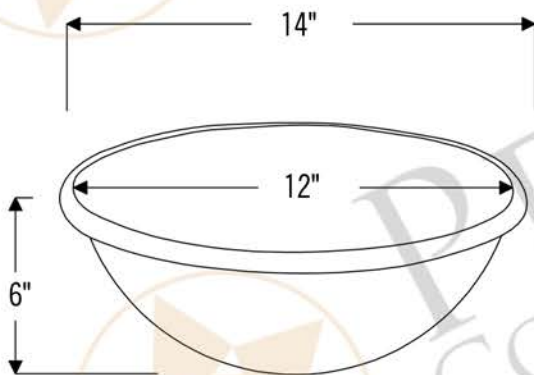

PREMIER
COPPER PRODUCTS

MODEL NUMBER: LR14RDB

- Description: 14" Round Self Rimming Hammered Copper Sink
- Outer Dimension: 14" x 6"
- Inner Dimension: 12" x 6"
- Rim: 1"
- Drain Opening: 1.5"
- Finish: Oil Rubbed Bronze

CODE/STANDARD COMPLIANCE

* IAPMO/cUPC LISTED

* ORB: Oil Rubbed Bronze

THIS PRODUCT IS HAND CRAFTED, SMALL VARIANCES IN COLOR AND SIZE MAY OCCUR.
DO NOT MAKE ANY INSTALLATION CUTS UNTIL YOU RECEIVE YOUR ITEM(S).