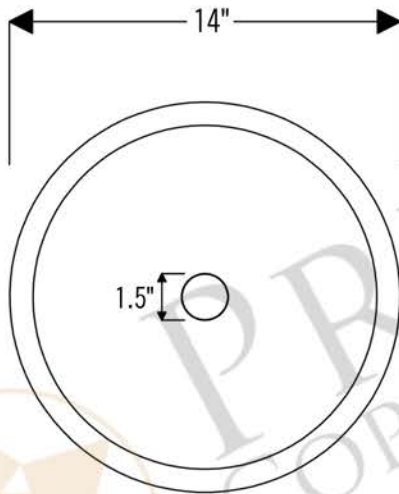

PREMIER
COPPER PRODUCTS

MODEL NUMBER: LR14RDB

- Description: 14" Round Self Rimming Hammered Copper Sink
- Outer Dimension: 14" x 6"
- Inner Dimension: 12" x 6"
- Rim: 1"
- Drain Opening: 1.5"
- Finish: Oil Rubbed Bronze

CODE/STANDARD COMPLIANCE

* IAPMO/cUPC LISTED

* ORB: Oil Rubbed Bronze

THIS PRODUCT IS HAND CRAFTED, SMALL VARIANCES IN COLOR AND SIZE MAY OCCUR.
DO NOT MAKE ANY INSTALLATION CUTS UNTIL YOU RECEIVE YOUR ITEM(S).