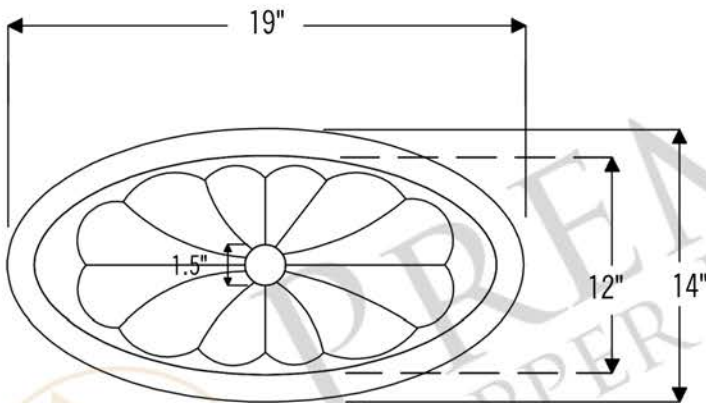

PREMIER
COPPER PRODUCTS

MODEL NUMBER: L019RSBDB

- Description: Oval Sunburst Self Rimming Hammered Copper Sink
- Outer Dimension: 19" x 14" x 6"
- Inner Dimension: 17" x 12" x 6"
- Rim: 1"
- Drain Opening: 1.5"
- Finish: Oil Rubbed Bronze
- Design: Sunburst

CODE/STANDARD COMPLIANCE

* IAPMO/cUPC LISTED

* ORB: Oil Rubbed Bronze

THIS PRODUCT IS HAND CRAFTED, SMALL VARIANCES IN COLOR AND SIZE MAY OCCUR.
DO NOT MAKE ANY INSTALLATION CUTS UNTIL YOU RECEIVE YOUR ITEM(S).