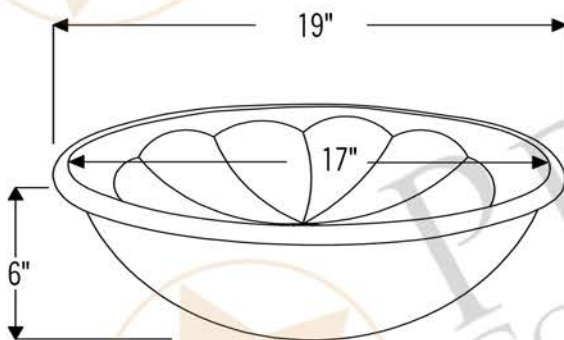

PREMIER
COPPER PRODUCTS

MODEL NUMBER: L019RSBDB

- Description: Oval Sunburst Self Rimming Hammered Copper Sink
- Outer Dimension: 19" x 14" x 6"
- Inner Dimension: 17" x 12" x 6"
- Rim: 1"
- Drain Opening: 1.5"
- Finish: Oil Rubbed Bronze
- Design: Sunburst

CODE/STANDARD COMPLIANCE

* IAPMO/cUPC LISTED

* ORB: Oil Rubbed Bronze

THIS PRODUCT IS HAND CRAFTED, SMALL VARIANCES IN COLOR AND SIZE MAY OCCUR.
DO NOT MAKE ANY INSTALLATION CUTS UNTIL YOU RECEIVE YOUR ITEM(S).