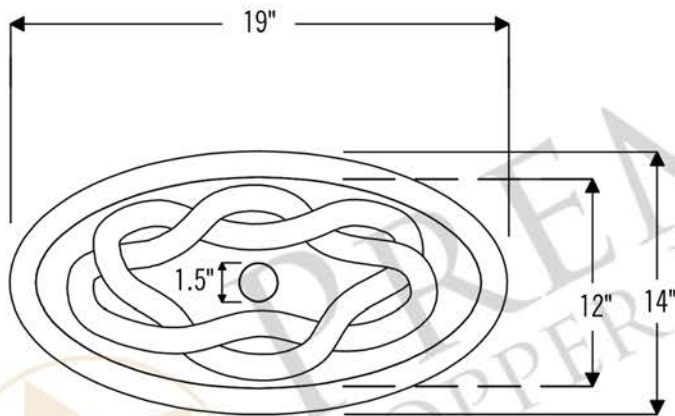

PREMIER
COPPER PRODUCTS

MODEL NUMBER: L019RBDDDB

- Description: Oval Braid Self Rimming Hammered Copper Sink
- Outer Dimension: 19" x 14" x 6"
- Inner Dimension: 17" x 12" x 6"
- Rim: 1"
- Drain Opening: 1.5"
- Finish: Oil Rubbed Bronze
- Design: Braid

CODE/STANDARD COMPLIANCE

* IAPMO/cUPC LISTED

* ORB: Oil Rubbed Bronze

THIS PRODUCT IS HAND CRAFTED, SMALL VARIANCES IN COLOR AND SIZE MAY OCCUR.
DO NOT MAKE ANY INSTALLATION CUTS UNTIL YOU RECEIVE YOUR ITEM(S).