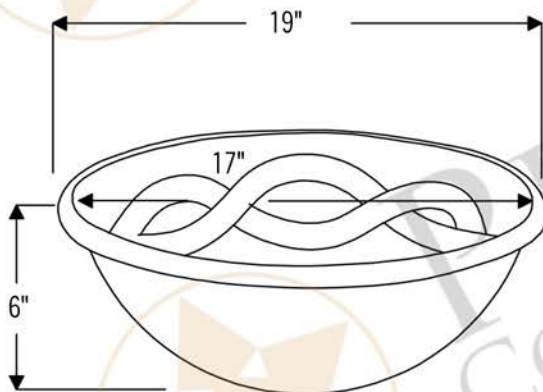

PREMIER
COPPER PRODUCTS

MODEL NUMBER: L019RBDDDB

- Description: Oval Braid Self Rimming Hammered Copper Sink
- Outer Dimension: 19" x 14" x 6"
- Inner Dimension: 17" x 12" x 6"
- Rim: 1"
- Drain Opening: 1.5"
- Finish: Oil Rubbed Bronze
- Design: Braid

CODE/STANDARD COMPLIANCE

* IAPMO/cUPC LISTED

* ORB: Oil Rubbed Bronze

THIS PRODUCT IS HAND CRAFTED, SMALL VARIANCES IN COLOR AND SIZE MAY OCCUR.
DO NOT MAKE ANY INSTALLATION CUTS UNTIL YOU RECEIVE YOUR ITEM(S).