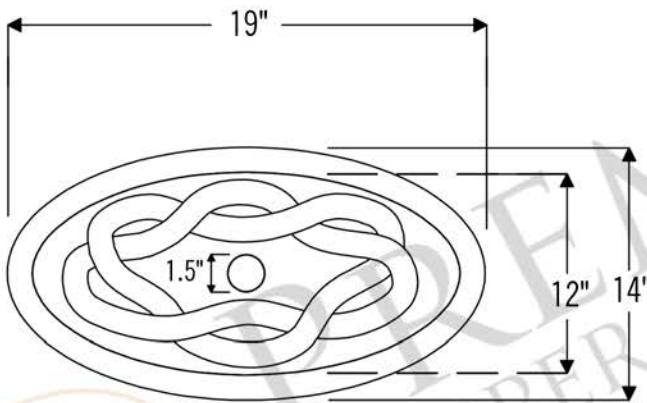

PREMIER
COPPER PRODUCTS

MODEL NUMBER: L019FBDDDB

- Description: Oval Braid Under Counter Hammered Copper Sink
- Outer Dimension: 19" x 14" x 6"
- Inner Dimension: 17" x 12" x 6"
- Rim: 1"
- Drain Opening: 1.5"
- Finish: Oil Rubbed Bronze
- Design: Braid

CODE/STANDARD COMPLIANCE

* IAPMO/cUPC LISTED

* ORB: Oil Rubbed Bronze

THIS PRODUCT IS HAND CRAFTED, SMALL VARIANCES IN COLOR AND SIZE MAY OCCUR.
DO NOT MAKE ANY INSTALLATION CUTS UNTIL YOU RECEIVE YOUR ITEM(S).