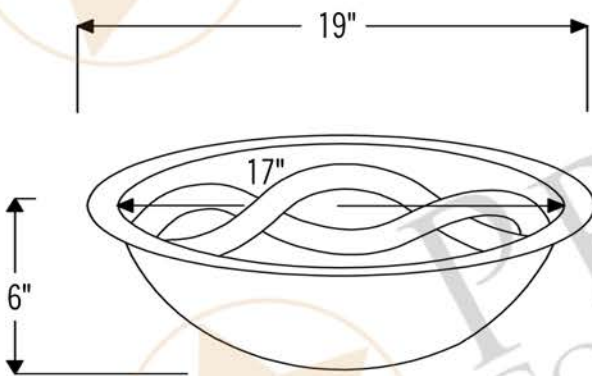

PREMIER
COPPER PRODUCTS

MODEL NUMBER: L019FBDDDB

- Description: Oval Braid Under Counter Hammered Copper Sink
- Outer Dimension: 19" x 14" x 6"
- Inner Dimension: 17" x 12" x 6"
- Rim: 1"
- Drain Opening: 1.5"
- Finish: Oil Rubbed Bronze
- Design: Braid

CODE/STANDARD COMPLIANCE

* IAPMO/cUPC LISTED

* ORB: Oil Rubbed Bronze

THIS PRODUCT IS HAND CRAFTED, SMALL VARIANCES IN COLOR AND SIZE MAY OCCUR.
DO NOT MAKE ANY INSTALLATION CUTS UNTIL YOU RECEIVE YOUR ITEM(S).