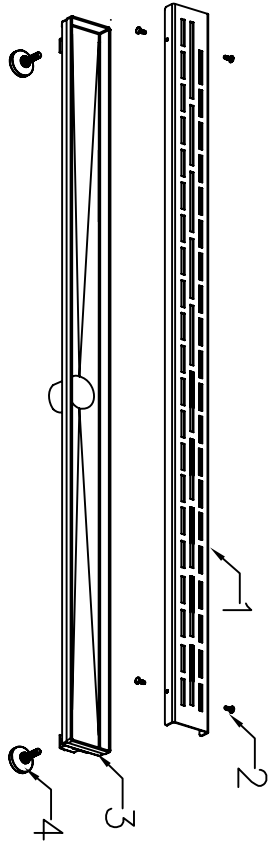

3/4" 1/4" *Sawm*  
electric corrosion

NO	DESCRIPTION	QTY	MATERIAL	SIZE
1	Linear drain cover	1	SUS304	46 3/4" X 2 1/4" X 3/4"
2	plastic connectors	4	PP	ø 3/8" X 9/16"
3	Linear drain stand	1	SUS304	47" X 3" X 3/8"
4	mounting brackets	2	PP	ø 1 1/4" X 1 1/16"

Kaiping Dawn Plumbing Products, Inc

Type:	Linear drain	Material:	SUS304
Model:	LAN470304	Feature:	18/8
Size/Overall:		Finish:	Brushed, Nickel
Scale:		Finish:	
Design:	Ming		
Drawn:	YANG		
Date:	2015-11-03	Logo:	<i>Sawm</i>
Manufacture:		Approved:	laser-etching