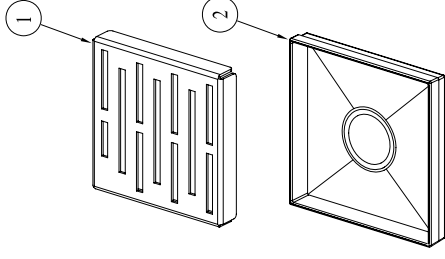

**SECTION A-A**

NO	DESCRIPTION	QTY	MATERIAL	SIZE
1	Linear drain cover	1	SUS304	5"X5"X3/4"
2	Linear drain stand	1	SUS304	5 15/64"X5 15/64"X3 3/8"

Kaiping Dawn Plumbing Products, Inc	
Type:	Linear drain
Material:	SUS304
Model:	LAN050504
Feature:	18/8 Chrome-Nickel
Size/Overall:	Polished, Stain Finish
Scale:	
Design:	Ming
Drawn:	YANG
Date:	2016.01.27
Logo:	<i>Dawn</i> - laser-etching
Approved:	
Manufacture Date:	