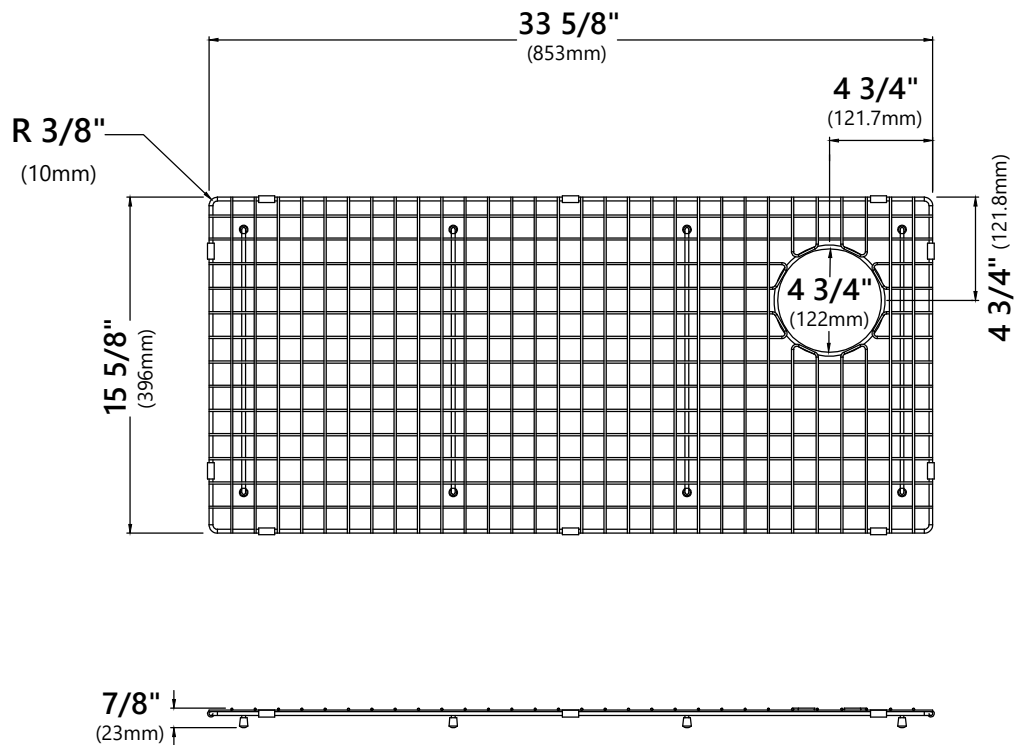

Warranty

Kraus One Year Limited Warranty

see website for details www.kraususa.com