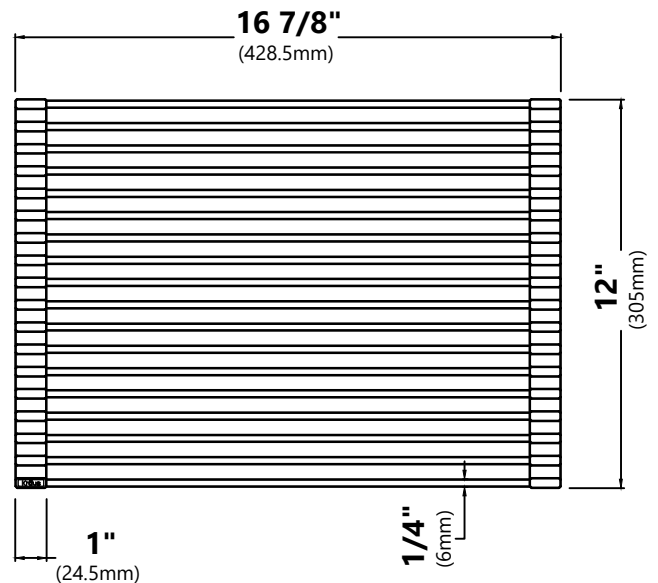

KRM-11

Multipurpose Roll-Up Dish Drying Rack

Rolling Mat Dimensions

Overall Dimensions: 16 7/8" x 12" x 3/8"

Features

- Roll-up over-the-sink drying rack
- Stainless steel construction with non-slip silicone coating
- Rolls up into a compact cylinder for storage
- Dishwasher safe
- Heat-safe up to 400° F
- Holds up to 100 lbs
- BPA-free and FDA-approved
- For Use with KFR4-33, KGF1-30, KGF1-33, KGF2-30, KGF2-33, KWF210-30, KWF210-33, KWF210-36, KWF410-30, KWF410-33, KWF410-36, KWT310-30, KWT310-33, KWT311-25, KWU110-27, KWU110-30, KWU110-32, KWU111-17, KWU111-23, KWU112-33, KWU120-45 and KWU210-57 kitchen sinks

Available Colors

- Black
- Brown
- Dark Blue
- Dark Grey
- Light Grey
- Aqua
- Green
- Red
- Yellow

Warranty

Kraus One Year Limited Warranty
see website for details www.kraususa.com