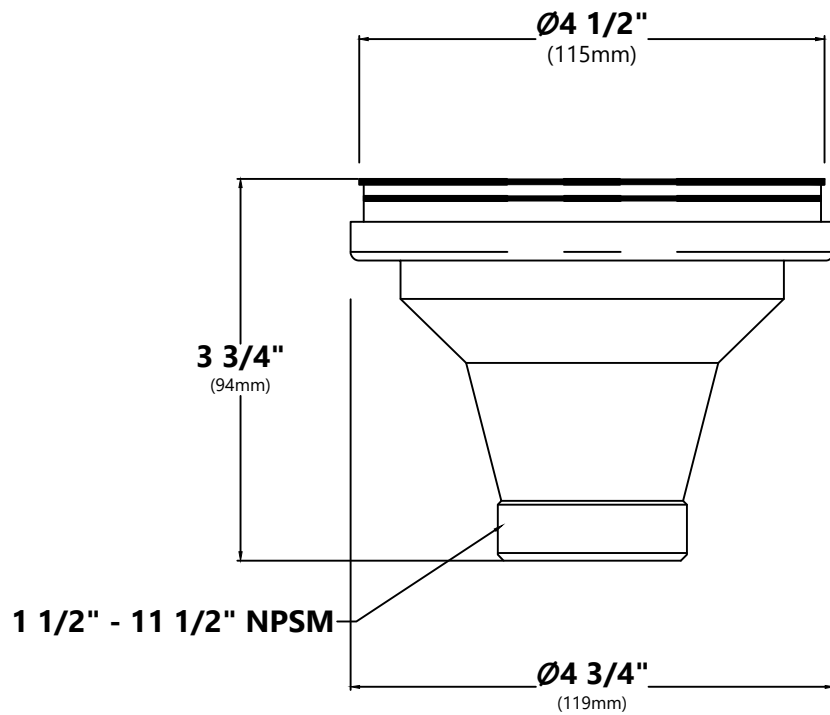

Warranty

Kraus 1 Year Limited Warranty

see website for details www.kraususa.com