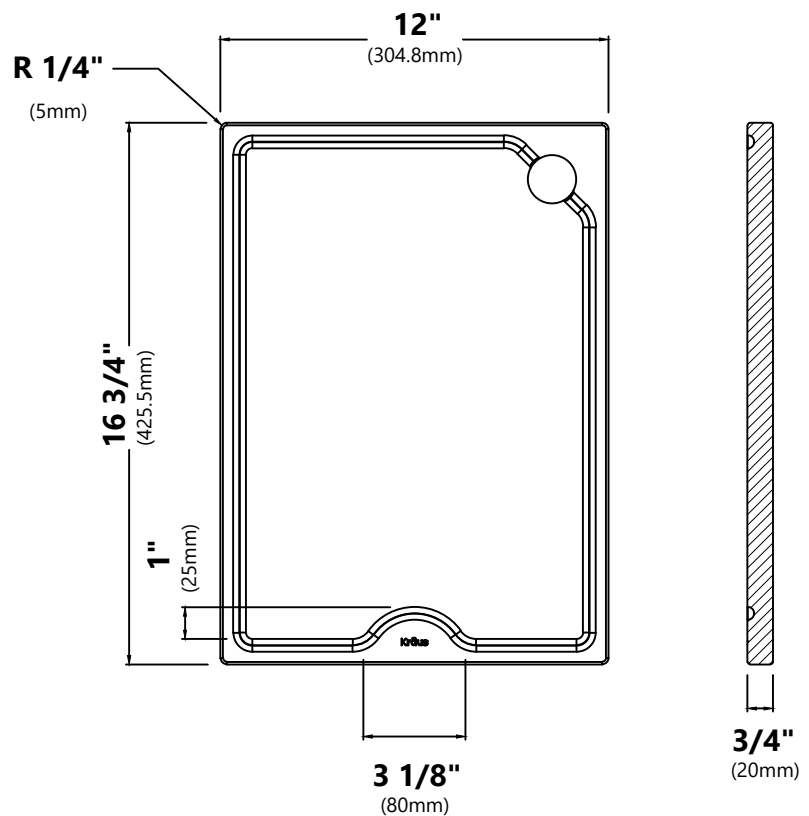

Warranty

Kraus One Year Limited Warranty
see website for details www.kraususa.com