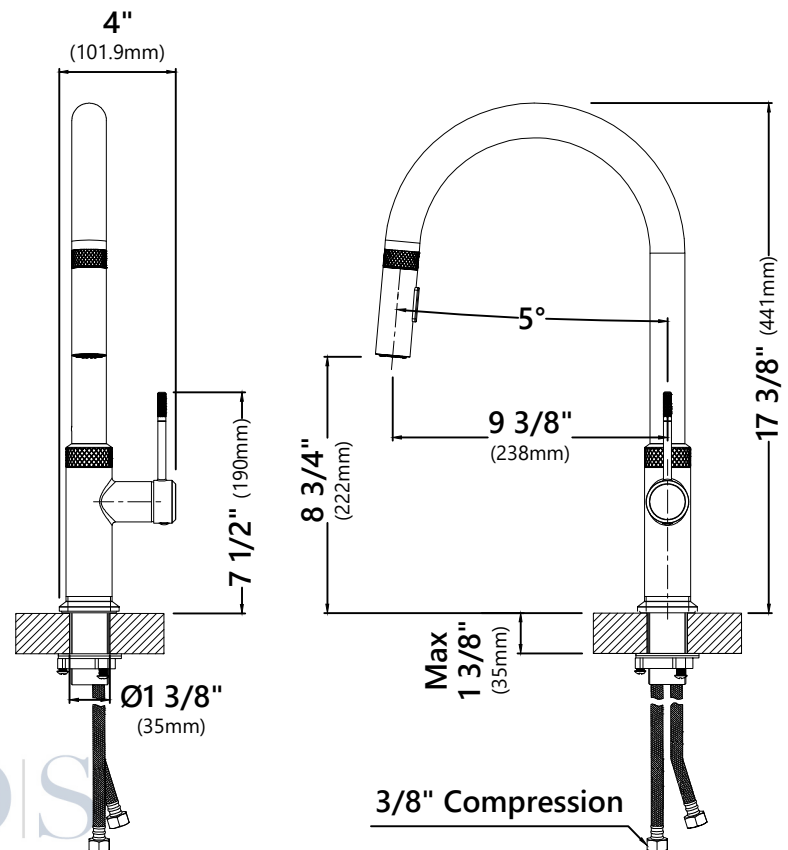

KPF-2654

Single Handle Pull Down Kitchen Faucet

Faucet Dimensions

Overall Height: 17 3/8"
Spout Height: 8 3/4"
Spout Reach: 9 3/8"

Features

- Pull Down Faucet
- Metal Body & ABS Sprayer
- Lead Free Brass Waterway
- 360° Swivel Spout
- Flow Rate: 1.8 gpm (6.8L/min) @ 60 psi
- Dual Function Sprayhead - Spray/Stream
- Silicone Nozzles
- Coin Slot Aerator
- 25mm Ceramic Cartridge
- 27.5" Nylon Waterlines
- Dome Shaped Screen Washer
- Swivel Sprayer Connector
- Quick Weight
- Quick Connect Sprayer Hose
- 21 5/8" Hose Length
- Connections 3/8" Compression
- Max Deck Thickness: 2 1/4"
- TPI of aerator in the Sprayer - M16.5*1

Accessories Included

- Weight
- Hex Wrench

Available Finishes

- Chrome
- Matte Black
- Spot Free Stainless Steel
- Brushed Gold

CODES/STANDARDS:

Product Certification

cUPC (ASME A112.18.1/CSA B125.1)
NSF/ANSI Standard 61 and 372 certified by IAPMO
AB1953, DOE, ADA

NOTE: Some Kitchen Faucets that do not have a pull out or pull down sprayer may be connected to a portable dishwasher. Pull out and pull down faucets should never be connected to portable dishwashers because potential pressure fluctuations during washing cycles cause hose ruptures or leaks.

Warranty

Kraus Limited Lifetime Warranty
see website for details www.kraususa.com

DIRECT SINKS