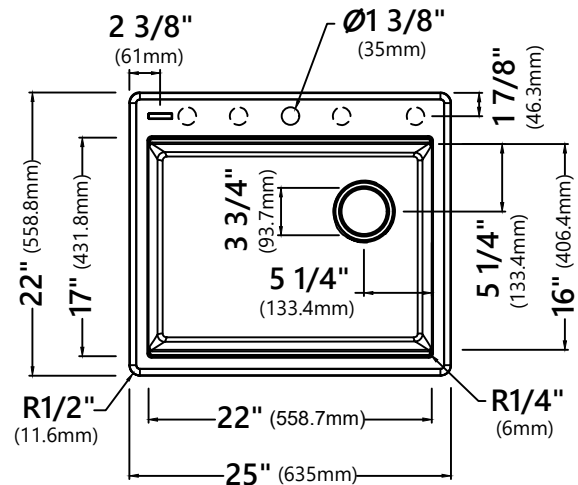

KGTW12-25

25 Inch Workstation Single Bowl Granite Top Mount Kitchen Sink

Kräus®

SPECIFICATION SHEET

Sink Dimensions

Overall Dimensions: 25" x 22"

Bowl Dimensions: 22" x 16"

Sink Depth: 9 5/8"

Features

- Granite Composite Construction
- Top Mount Single Bowl Sink
- Required Minimum Cabinet Size: 27" Left to Right, 24" Front to Back
- Rear Off-Set Drain
- 3 1/2" Drain Opening

Accessories Included

- Sink Strainer ST-4
- Cutting Board KCB-WS103AC

Available Finishes

- Metallic Black
- Metallic Grey
- Metallic Brown
- White

CODES/STANDARDS:

Product Certification
cUPC

NOTE: 1 3/8" (35mm) diameter faucet holes are pre-scored. The installer can knock out up to 5 faucet holes.

NOTE: Although Kraus granite and quartz composite sinks are highly heat resistant, placing hot items right from the stove or oven directly into the sink may cause surface discoloration. Consider using a trivet or rolling mat for extremely hot items to avoid potential heat damage.

NOTE: It is not recommended to install this sink with a negative reveal. Doing so will prohibit the use of any workstation accessories as they will not fit.

Warranty

Kraus Limited Lifetime Warranty

see website for details www.kraususa.com