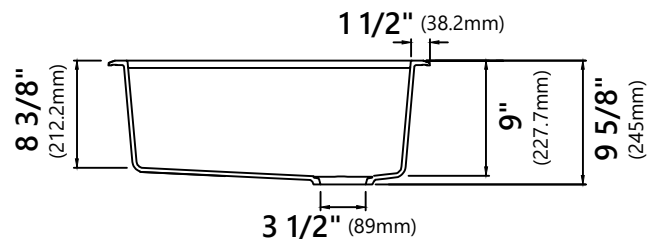

KGTW12-25

25 Inch Workstation Single Bowl Granite Top Mount Kitchen Sink

Kräus®

SPECIFICATION SHEET

Sink Dimensions

Overall Dimensions: 25" x 22"

Bowl Dimensions: 22" x 16"

Sink Depth: 9 5/8"

Features

- Granite Composite Construction
- Top Mount Single Bowl Sink
- Required Minimum Cabinet Size: 27" Left to Right, 24" Front to Back
- Rear Off-Set Drain
- 3 1/2" Drain Opening

Accessories Included

- Sink Strainer ST-4
- Cutting Board KCB-WS103AC

Available Finishes

- Metallic Black
- Metallic Grey
- Metallic Brown
- White

CODES/STANDARDS:

Product Certification
cUPC

NOTE: 1 3/8" (35mm) diameter faucet holes are pre-scored. The installer can knock out up to 5 faucet holes.

NOTE: Although Kraus granite and quartz composite sinks are highly heat resistant, placing hot items right from the stove or oven directly into the sink may cause surface discoloration. Consider using a trivet or rolling mat for extremely hot items to avoid potential heat damage.

NOTE: It is not recommended to install this sink with a negative reveal. Doing so will prohibit the use of any workstation accessories as they will not fit.

Warranty

Kraus Limited Lifetime Warranty

see website for details www.kraususa.com