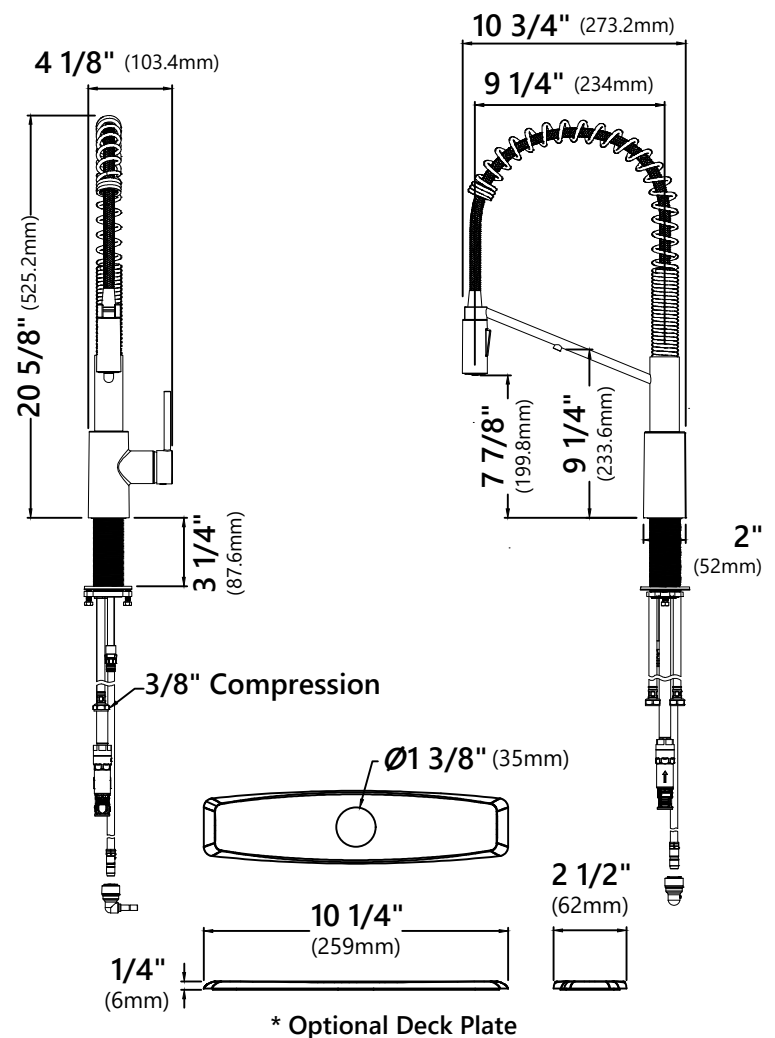

*Deck Plate Dimensions

Overall Dimensions: 10 1/4" x 2 1/2" x 1/4"

Features

- Commercial Style Pull Down Non-air gap Filter Faucet
- Metal Body
- ABS Sprayer
- Lead Free Brass Waterway
- 360° Swivel Spout
- Flow Rate: 1.8 gpm (6.8L/min) @ 60 psi
- Filter Flow Rate: 1.0 gpm (3.8L/min) @ 60 psi
- Dual Function Sprayhead - Spray/Stream
- 35mm Ceramic Cartridge
- Dome Shaped Screen Washer
- Swivel Sprayer Connector
- 16 7/8" Hose Length
- Quick Weight
- Quick Connect Sprayer Hose
- 22 7/8" Integrated Nylon Waterlines
- Connections 3/8" Compression
- Max Deck Thickness: 3 1/4"
- TPI of aerator in the Sprayer - M16.5

Accessories Included

- *Deck Plate
- Hex Wrench
- Weight
- 3/8" to 1/4" Filter Connector

Available Finishes

- Matte Black
- Spot Free Stainless Steel
- Spot Free Antique Champagne Bronze

CODES/STANDARDS:

Product Certification

cUPC (ASME A112.18.1/CSA B125.1)
NSF/ANSI Standard 61 and 372 certified by IAPMO
AB1953, MASS, CEC, DOE, ADA

NOTE: Some Kitchen Faucets that do not have a pull out or pull down sprayer may be connected to a portable dishwasher. Pull out and pull down faucets should never be connected to portable dishwashers because potential pressure fluctuations during washing cycles cause hose ruptures or leaks.

Warranty

Kraus Limited Lifetime Warranty
see website for details www.kraususa.com

Kraus USA Plumbing LLC Customer Service
1.800.775.0703 | customerservice@kraususa.com

* Optional Deck Plate